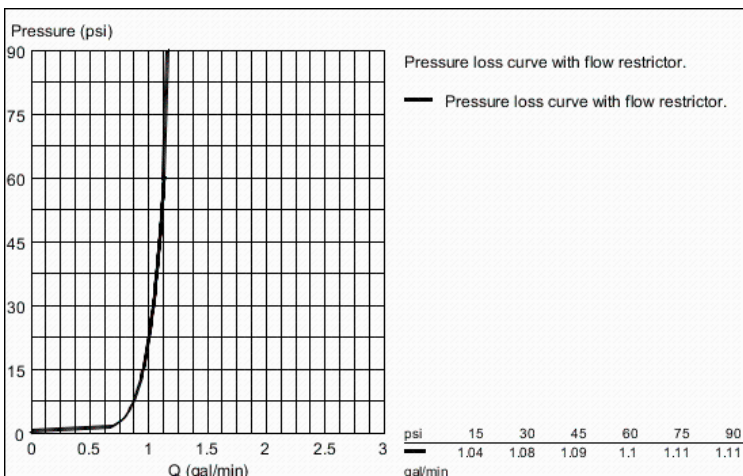

Product Description:
Single-lever basin mixer 1/2"
L-Size

1. **Standard Specification:**
2. Single hole installation
   - **GROHE StarLight** finish
   - **GROHE SilkMove** 35 mm ceramic cartridge
   - Adjustable flow rate limiter
   - Swivel tubular spout with stop limiter
   - Flow control
   - Stainless steel flex lines
   - 1 1/4" pop-up waste set
   - **GROHE QuickFix** rapid installation system
   - Lever attachment cover
   - Optional temperature limiter ref. no. 46 375
   - Max flow rate: 1.2 gpm (4.56 L/min)

Color:
☐ 3213800A 00A chrome