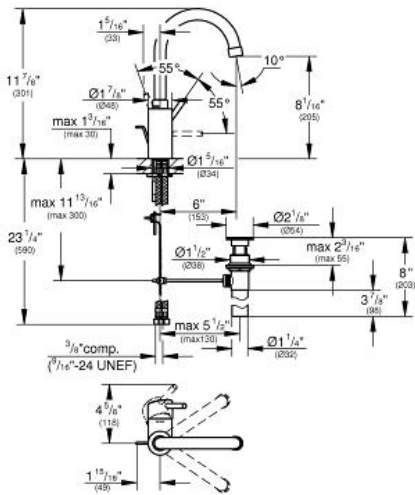

Pure Freude an Wasser

**Product Description:**  
 Single-lever basin mixer 1/2"  
 L-Size

- Standard Specification:**
- Single hole installation
  - **GROHE StarLight** finish
  - **GROHE SilkMove** 35 mm ceramic cartridge
  - Adjustable flow rate limiter
  - Swivel tubular spout with stop limiter
  - Flow control
  - Stainless steel flex lines
  - 1 1/4" pop-up waste set
  - **GROHE QuickFix** rapid installation system
  - Lever attachment cover
  - Optional temperature limiter ref. no. 46 375
  - Max flow rate: 1.2 gpm (4.56 L/min)

**Color:**  
 3213800A 00A chrome

CONCETTO  
Lavatory Centerset  
MODEL # 32138ENA

Pure Freude an Wasser

GROHE America, Inc | 200 North Gary Avenue, Suite G, Roselle, IL 60172  
Phone: +1 (800) 444-7643 | Fax: +1 (800) 225-2778 | us-customerservice@grohe.com

**Product Description:**  
Lavatory Centerset

**Standard Specification:**

- Single hole installation
- **GROHE StarLight** finish
- **GROHE SilkMove** 35 mm ceramic cartridge
- Adjustable flow rate limiter
- Swivel tubular spout with stop limiter
- Flow control
- Stainless steel flex lines
- 1 1/4" pop-up waste set
- **GROHE QuickFix** rapid installation system
- Lever attachment cover
- Optional temperature limiter ref. no. 46 375
- Max flow rate: 1.2 gpm (4.56 L/min)