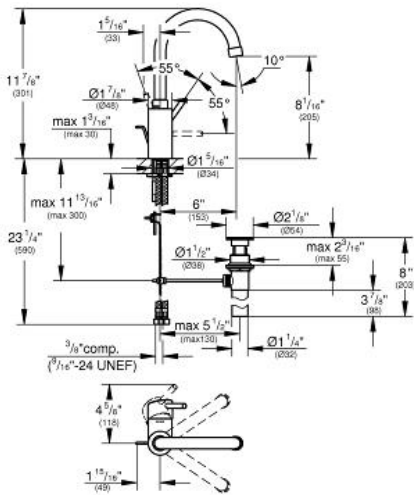

## Single-lever basin mixer 1/2" L-Size

MODEL # 3213800A

GROHE America, Inc | 200 North Gary Avenue, Suite G, Roselle, IL 60172  
 Phone: +1 (800) 444-7643 | Fax: +1 (800) 225-2778 | us-customerservice@grohe.com

Pure Freude an Wasser

**Product Description:**  
 Single-lever basin mixer 1/2"  
 L-Size

- Standard Specification:**
- Single hole installation
  - **GROHE StarLight** finish
  - **GROHE SilkMove** 35 mm ceramic cartridge
  - Adjustable flow rate limiter
  - Swivel tubular spout with stop limiter
  - Flow control
  - Stainless steel flex lines
  - 1 1/4" pop-up waste set
  - **GROHE QuickFix** rapid installation system
  - Lever attachment cover
  - Optional temperature limiter ref. no. 46 375
  - Max flow rate: 1.2 gpm (4.56 L/min)

**Product Description:**  
Lavatory Centerset

**Standard Specification:**

- Single hole installation
- **GROHE StarLight** finish
- **GROHE SilkMove** 35 mm ceramic cartridge
- Adjustable flow rate limiter
- Swivel tubular spout with stop limiter
- Flow control
- Stainless steel flex lines
- 1 1/4" pop-up waste set
- **GROHE QuickFix** rapid installation system
- Lever attachment cover
- Optional temperature limiter ref. no. 46 375
- Max flow rate: 1.2 gpm (4.56 L/min)