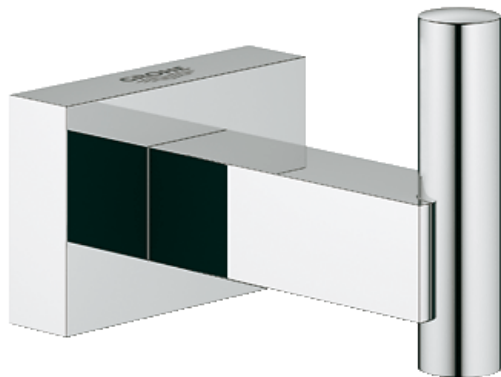

ESSENTIALS CUBE

Robe Hook

MODEL # 40511

Pure Freude an Wasser

GROHE America, Inc | 200 North Gary Avenue, Suite G, Roselle, IL 60172
Phone: +1 (800) 444-7643 | Fax: +1 (800) 225-2778 | us-customerservice@grohe.com

Product Description:

Robe Hook

Standard Specification:

- GROHE StarLight® finish

Color:

- 40511 000 chrome