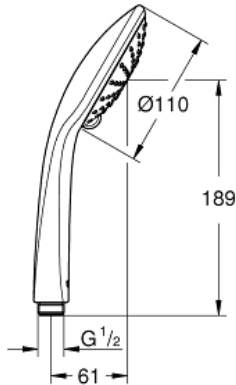

EUPHORIA 110 DUO Handshower 2 Sprays

MODEL # 27238000

GROHE CANADA, INC. | 5900 Avebury Road, Mississauga, Ontario, Canada L5R 3M3
Phone: 905-271-2929 | Fax: 905-271-9494 | info@grohe.ca

Pure Freude
an Wasser

Product Description: EUPHORIA 110 DUO Handshower 2 Sprays

Standard Specification:

- Rain, SmartRain
- 2.5 gpm (9.5 l/min) flow limiter
- GROHE DreamSpray perfect spray pattern
- GROHE SprayDimmer (flow rate reduction)
- GROHE StarLight chrome finish
- SpeedClean anti-lime system
- Inner WaterGuide for a longer life
- Universal mounting system (fits all standard shower hoses)
- Suitable for instantaneous heater
- Min. recommended pressure: 1.0 bar (15 psi)

Applicable Codes & Standards:

- Energy Policy Act of 1992
- ASME A112.18.1/CSA B125.1

Color:

- 27238000 StarLight Chrome