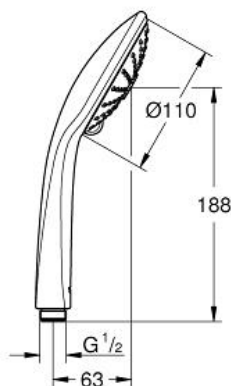

EUPHORIA 110 MASSAGE Handshower 3 Sprays

MODEL # 27239000

Pure Freude
an Wasser

C[®]

Product Description:
EUPHORIA 110 MASSAGE
Handshower 3 Sprays

Standard Specification:

- 2.5 gpm (9.5 l/min) flow limiter
- GROHE DreamSpray perfect spray pattern
- GROHE SprayDimmer (flow rate reduction)
- GROHE StarLight chrome finish
- SpeedClean anti-lime system
- Inner WaterGuide for a longer life
- Universal mounting system (fits all standard shower hoses)
- Suitable for instantaneous heater

Applicable Codes & Standards:

- Energy Policy Act of 1992
- ASME A112.18.1/CSA B125.1

Color:

- 27239000 StarLight Chrome