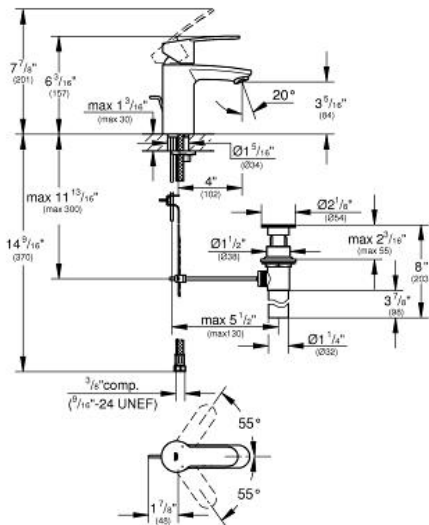

EUROSTYLE COSMOPOLITAN Single-Handle Bathroom Faucet S- Size

MODEL # 23036002

Pure Freude
an Wasser

GROHE

Product Description:

EUROSTYLE COSMOPOLITAN

Single-Handle Bathroom Faucet S-Size

Standard Specification:

- GROHE EcoJoy technology for less water and perfect flow
- Single hole installation
- GROHE SilkMove 35 mm ceramic cartridge
- GROHE StarLight chrome finish
- Adjustable flow rate limiter
- Pop-up waste set
- Stainless steel flex lines
- GROHE QuickFix installation system with centering support
- Optional temperature limiter ref. no. 46 375
- Max Flow Rate: 1.5 gpm (5.7 L/min)

Applicable Codes & Standards:

- Energy Policy Act of 1992
- NSF 61
- ASME A112.18.1/CSA B125.1
- US Federal and State material regulations
- EPA WaterSense®
- ICC/ANSI A117.1

Color:

- 23036002 StarLight Chrome