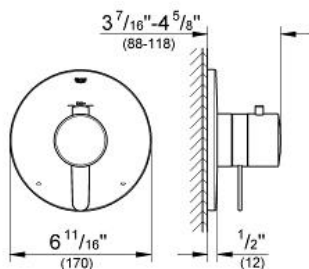

# EUROPLUS Dual Function Thermostatic Trim with Control Module

MODEL # 19878000

Pure Freude  
an Wasser

ADA

#### Dual Function Thermostatic Trim with Control Module

### Standard Specification:

- For shower/tubs with non-diverter tub spout or for 2 shower outlet applications
- GROHE TurboStat technology
- Integrated volume control
- 2-way diverter function
- Requires GrohFlex universal rough-in box (35 026 000) (sold separately)
- GROHE SilkMove
- 6.3 gpm at 45 psi (bottom outlet)
- 3.2 gpm at 45 psi (top outlet)
- GROHE StarLight chrome finish