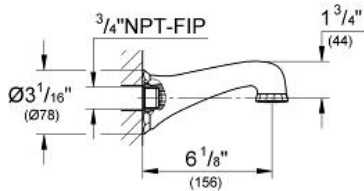

KENSINGTON  
Wall Mounted Spout  
MODEL # 13193000

Pure Freude  
an Wasser

**Product Description:**  
KENSINGTON  
Wall Mounted Spout

**Standard Specification:**

- Flow control
- GROHE StarLight chrome finish
- Max Flow Rate 13.2 gpm (50 L/min)