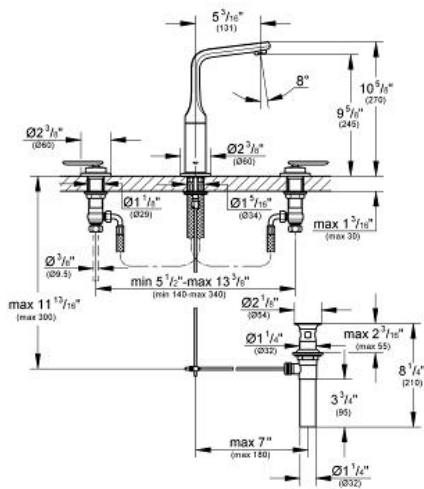

VERIS
8" Widespread Two-Handle
Bathroom Faucet M-Size

MODEL # 20182000

Pure Freude
an Wasser

GROHE

Product Description:

VERIS

8" Widespread Two-Handle Bathroom Faucet M-Size

Standard Specification:

- 1/2" (13mm) ceramic cartridge (90° turn)
- GROHE StarLight chrome finish
- Swivel Spout
- Stop limiter
- SpeedClean flow control
- 1 1/4" pop-up waste set
- Union nut with 7/16" drilling
- Max Flow Rate: 1.5 gpm (5.7 L/min)