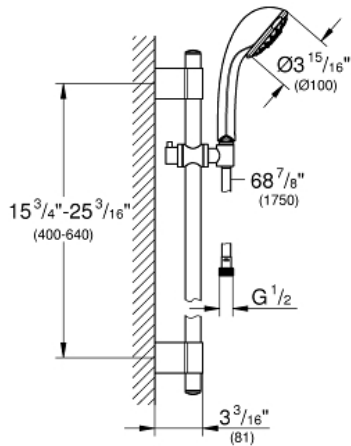

RELEXA 100 FIVE Shower System

MODEL # 28917000

Pure Freude
an Wasser

GROHE

Product Description: RELEXA 100 FIVE Shower System

Standard Specification:

- Relexa Ultra hand shower (28 897)
- 24" shower bar (28797)
- **GROHE DreamSpray** perfect spray pattern
- 69" shower hose (28 025)
- **GROHE StarLight** chrome finish
- **GROHE QuickFix Plus** adjustable distance between brackets for adaption to existing drilling holes
- **SpeedClean** anti-lime system
- Inner WaterGuide for a longer life
- Max Flow Rate 2.5 gpm at 80 psi (9.5 L/min)

Applicable Codes & Standards:

- Energy Policy Act of 1992
- NSF 61
- ASME A112.18.1/CSA B125.1

Color:

- 28917000 StarLight Chrome