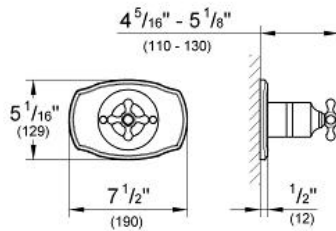

Product Description:
Pressure Balance Valve Trimset

Standard Specification:

- For color matching handle/lift rod caps to replace the standard white caps, see item (45 952)
- **GROHE StarLight** finish
- For use with Grohsafe Rough-In Valve (35 015)

Applicable Codes & Standards:

- Energy Policy Act of 1992
- ASME A112.18.1/CSA B125.1

Color:

- 19707EN0 EN0 brushed nickel

SEABURY
Pressure Balance Valve Trimset
MODEL # 19707ZB0

Pure Freude an Wasser

GROHE America, Inc | 200 North Gary Avenue, Suite G, Roselle, IL 60172
Phone: +1 (800) 444-7643 | Fax: +1 (800) 225-2778 | us-customerservice@grohe.com