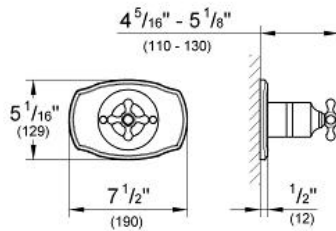

SEABURY
Pressure Balance Valve Trimset
MODEL # 19707000

Pure Freude an Wasser

GROHE America, Inc | 200 North Gary Avenue, Suite G, Roselle, IL 60172
Phone: +1 (800) 444-7643 | Fax: +1 (800) 225-2778 | us-customerservice@grohe.com

Product Description:
Pressure Balance Valve Trimset

Standard Specification:

- For color matching handle/lift rod caps to replace the standard white caps, see item (45 952)
- **GROHE StarLight** finish
- For use with Grohsafe Rough-In Valve (35 015)