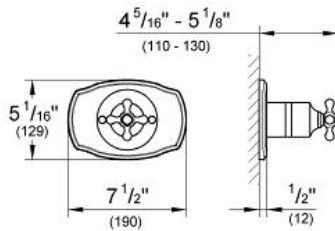

Product Description:
Pressure Balance Valve Trimset

Standard Specification:

- For color matching handle/lift rod caps to replace the standard white caps, see item (45 952)
- **GROHE StarLight** finish
- For use with Grohsafe Rough-In Valve (35 015)

Applicable Codes & Standards:

- Energy Policy Act of 1992
- ASME A112.18.1/CSA B125.1

Color:

- 19707000 000 chrome

SEABURY
Pressure Balance Valve Trimset
MODEL # 19707EN0

Pure Freude an Wasser

GROHE America, Inc | 200 North Gary Avenue, Suite G, Roselle, IL 60172
Phone: +1 (800) 444-7643 | Fax: +1 (800) 225-2778 | us-customerservice@grohe.com