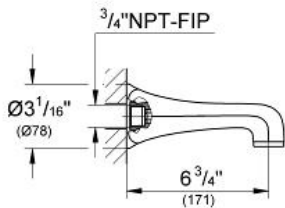

SOMERSET  
Tub Spout  
MODEL # 13200000

Pure Freude  
an Wasser

**Product Description:**  
SOMERSET  
Tub Spout

**Standard Specification:**

- Flow control
- GROHE StarLight chrome finish
- Max Flow Rate 13.2 gpm (50 L/min)