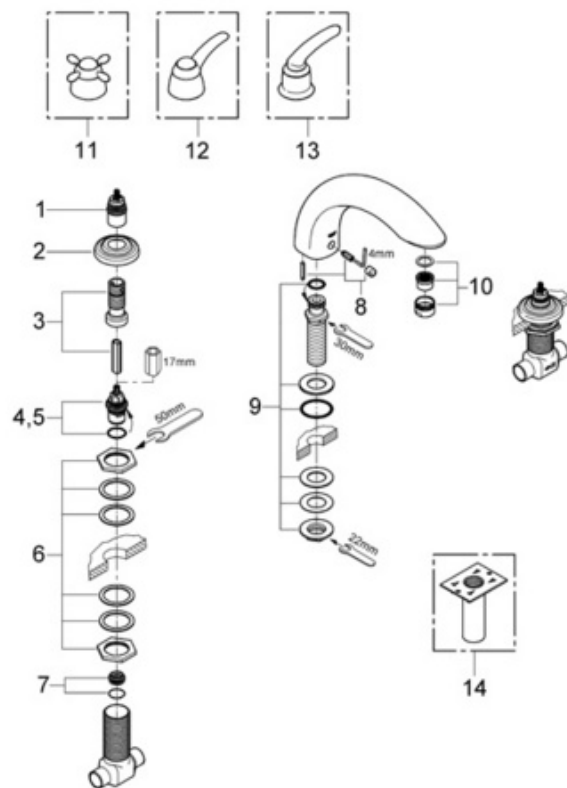

## 25 596 3-hole Roman tub filler

### Exploded View

### Parts Breakdown

Pos No.	Spare Part Description	Product No.	Pcs.
	<b>25 596</b>		
1	Handle insulator	45 393	1
2	Escutcheon side valve	00 114	1
3	Primary spindle	45 202	1
4	90 degree 3/4" carbodur cartridge	45 888	1
5	90 degree 3/4" carbodur cartridge	45 887	1
6	L/p handshower mounting set	45 444	1
7	Seat	45 345	1
8	Spout connection set	45 682	1
9	Mounting shank	45 163	1
10	Flow regulator	13 927	1
	<b>Special Accessories</b>		
11	Cross handle	45 414	1
12	Lever handle	45 820	1
13	Voio lever handle	18 085	2
14	Extension kit	12 939	1