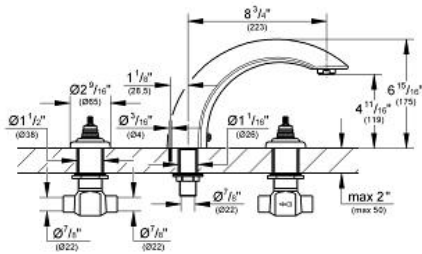

TALIA
 Roman Bathtub Faucet
 MODEL # 25596000

Pure Freude
 an Wasser

Product Description:
 TALIA
 Roman Bathtub Faucet

Standard Specification:

- GROHE StarLight chrome finish
- Less handles – order (18 085) or (18 077) (sold separately)

Applicable Codes & Standards:

- Energy Policy Act of 1992
- ASME A112.18.1/CSA B125.1

Color:
 25596000 StarLight Chrome