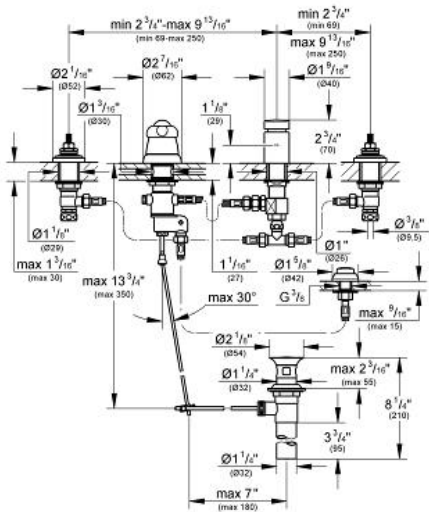

TALIA
 Three-Hole Bidet Faucet
 MODEL # 24667000

Pure Freude
 an Wasser

Product Description:

TALIA
 Three-Hole Bidet Faucet

Standard Specification:

- GROHE StarLight chrome finish
- Less handles – order (18 085) or (18 077) (sold separately)
- Max Flow Rate 2.5 gpm at 80 psi (9.5 L/min)

Applicable Codes & Standards:

- Energy Policy Act of 1992
- ASME A112.18.1/CSA B125.1

Color:

- 24667000 StarLight Chrome