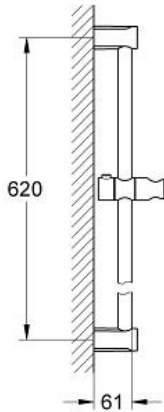

TEMPESTA COSMOPOLITAN  
24" Shower Bar  
MODEL # 27521000

Pure Freude  
an Wasser

GROHE

**Product Description:**  
TEMPESTA COSMOPOLITAN  
24" Shower Bar

**Standard Specification:**

- With wall brackets, glider and swivel hand shower holder
- GROHE StarLight chrome finish

**Applicable Codes & Standards:**

- Energy Policy Act of 1992
- ASME A112.18.1/CSA B125.1

**Color:**

- 27521000 StarLight Chrome