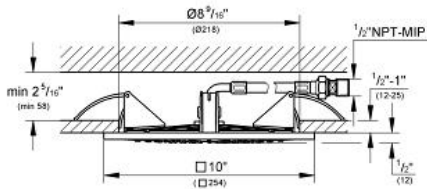

# RAINSHOWER F-SERIES 10" Ceiling Shower Head

MODEL # 27468000

Pure Freude  
an Wasser

**Product Description:**  
RAINSHOWER F-SERIES 10"  
Ceiling Shower Head

**Standard Specification:**

- Rain spray pattern (1 spray-rain)
- 10" x 10"
- 1/2" NPT Female thread
- 2.5 gpm (9.5 l/min) flow limiter
- **GROHE DreamSpray** perfect spray pattern
- **GROHE StarLight** chrome finish
- **SpeedClean** anti-lime system
- Suitable for instantaneous heater
- Max Flow Rate 2.5 gpm at 80 psi (9.5 L/min)