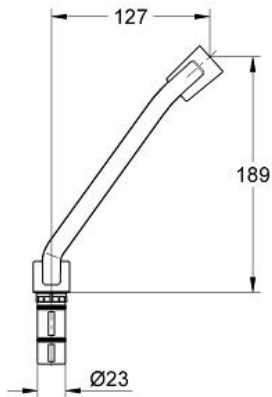

Shower Bar Extension

MODEL # 07247EN0

Pure Freude
an Wasser

GROHE

Product Description:

Shower Bar Extension

Standard Specification:

- 24" Relexa / Rainshower shower bar (28 797)
- **GROHE StarLight** finish
- For use with shower bar (28 819) or (28 797)
- Allows Rainshower hand-held to be used in an overhead position

Applicable Codes & Standards:

- Energy Policy Act of 1992
- ASME A112.18.1/CSA B125.1

Color:

- 07247EN0 Brushed Nickel