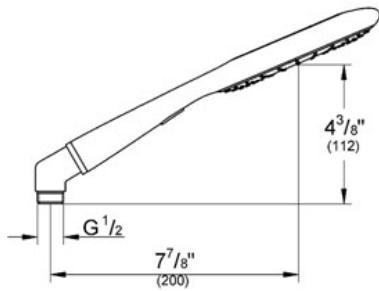

Product Description:

Hand shower 2 sprays

Standard Specification:

- GROHE StarLight® finish
- GROHE DreamSpray® perfect spray pattern
- Metal elbow adapter for the combination of hand showers with shower hoses
- GROHE EcoJoy® technology for less water and perfect flow
- SpeedClean anti-lime system
Rain, SmartRain
- Eco function (reduction of flow rate)
- Inner WaterGuide for a longer life
- Suitable for instantaneous heater
- Universal mounting system (fits all standard shower hoses)