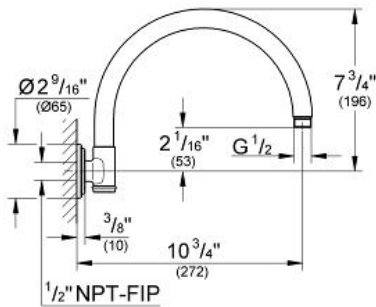

Product Description:
10" Retro Shower Arm

Standard Specification:

- 1/2" NPT Male Threads
- Can be used with all Rainshower shower heads except Rainshower Jumbo
- **GROHE StarLight** finish

Applicable Codes & Standards:

- Energy Policy Act of 1992
- ASME A112.18.1/CSA B125.1

Color:

- 28383EN0 EN0 brushed nickel

RAINSHOWER® RUSTIC 10" Retro Shower Arm

MODEL # 28383ZB0

Pure Freude an Wasser

GROHE

GROHE America, Inc | 200 North Gary Avenue, Suite G, Roselle, IL 60172
Phone: +1 (800) 444-7643 | Fax: +1 (800) 225-2778 | us-customerservice@grohe.com