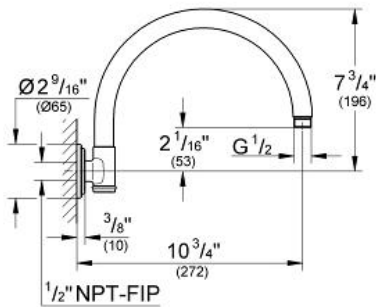

Product Description:
10" Retro Shower Arm

Standard Specification:

- 1/2" NPT Male Threads
- Can be used with all Rainshower shower heads except Rainshower Jumbo
- **GROHE StarLight** finish

Applicable Codes & Standards: