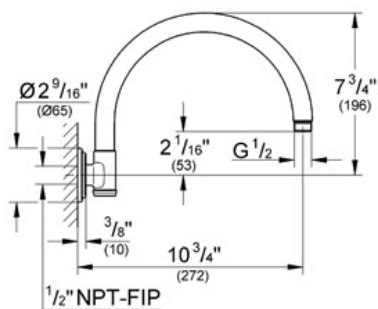

Product Description: 10" Retro Shower Arm

Standard Specification:

- GROHE StarLight® finish
- Projection 10 7/16"
- 1/2" NPT Male Threads
- Can be used with all Rainshower shower heads except Rainshower Jumbo