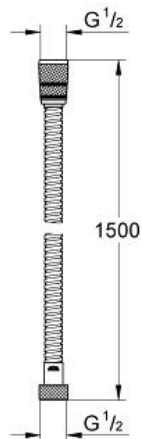

Metal Shower Hose

MODEL # 28417BE0

Pure Freude an Wasser

GROHE America, Inc | 200 North Gary Avenue, Suite G, Roselle, IL 60172
Phone: +1 (800) 444-7643 | Fax: +1 (800) 225-2778 | us-customerservice@grohe.com

Product Description: Metal Shower Hose

Standard Specification:

- 59"
- 1/2" x 1/2"
- Longlife
- Strengthened model
- **Tensile strength: 750 N**
Pressure resistance: up to 16 bar
- Rotation cone for Twist-free function
- Silicone strip prevents hand shower from turning while in body pray position
- **GROHE StarLight** finish

Color:

- 28417BE0 BE0 sterling / brilliant nickel