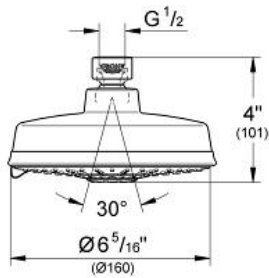

RAINSHOWER RUSTIC 160 Shower Head 4 Sprays

MODEL # 27130000

Pure Freude
an Wasser

Product Description:
RAINSHOWER RUSTIC 160
Shower Head 4 Sprays

Standard Specification:

- 15° swivel ball joint ($\pm 15^\circ$)
- 2.5 gpm (9.5 l/min) flow limiter
- **GROHE StarLight** chrome finish
- **SpeedClean** anti-lime system
- Suitable for instantaneous heater
- Max Flow Rate 2.5 gpm at 80 psi (9.5 L/min)
- Min. recommended pressure 7 psi
- Recommended for use with Rainshower shower arms.