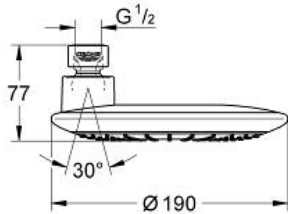

RAINSHOWER ICON 190

Shower Head 1 Spray

MODEL # 27373000

Pure Freude
an Wasser

Product Description:
RAINSHOWER ICON 190
Shower Head 1 Spray

Standard Specification:

- Rain spray pattern (1 spray-rain)
- Rotating ball joint $\pm 15^\circ$
- 1/2" Connection thread
- 2.5 gpm (9.5 l/min) flow limiter
- **GROHE DreamSpray** perfect spray pattern
- **GROHE StarLight** chrome finish
- **SpeedClean** anti-lime system
- Suitable for instantaneous heater