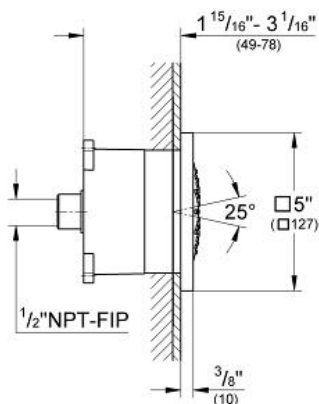

RAINSHOWER F-SERIES 5" Body Spray

MODEL # 27252000

Pure Freude
an Wasser

Product Description: RAINSHOWER F-SERIES 5" Body Spray

Standard Specification:

- 1 Spray: Normal
- Includes concealed body
- Can also be used as a head shower
- 5" x 5"
- Spray plate with ball joint (12.5° rotation)
- 1/2" NPT Female thread
- 2.5 gpm (9.5 l/min) flow limiter
- **GROHE DreamSpray** perfect spray pattern
- **GROHE StarLight** chrome finish
- **GROHE FlowBalance** (a flow regulating screw to adjust flow rate: and spray performance of shower head) – have perfect water flow even in customized multiple shower installations
- **SpeedClean**® anti-lime system
- Suitable for instantaneous heater
- Max Flow Rate 2.5 gpm at 80 psi (9.5 L/min)

Applicable Codes & Standards:

- Energy Policy Act of 1992
- ASME A112.18.1/CSA B125.1

Color:

- 27252000 StarLight Chrome