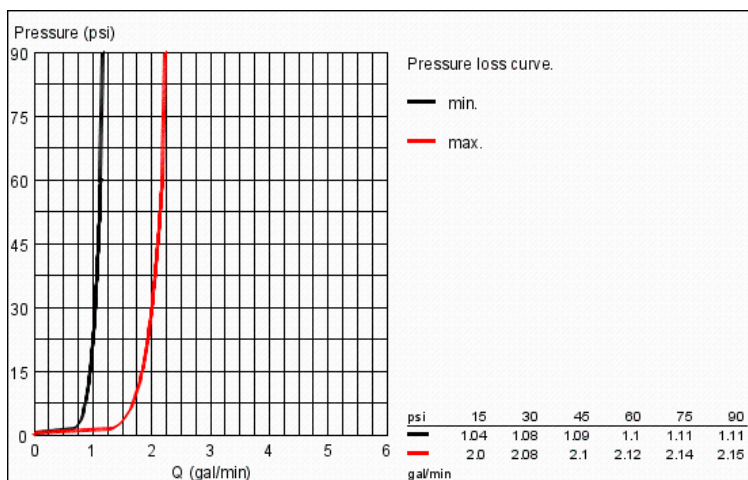

RAINSHOWER F-SERIES 5" Body Spray

MODEL # 27252000

Pure Freude
an Wasser

Product Description: RAINSHOWER F-SERIES 5" Body Spray

Standard Specification:

- 1 Spray: Normal
- Includes concealed body
- Can also be used as a head shower
- 5" x 5"
- Spray plate with ball joint (12.5° rotation)
- 1/2" NPT Female thread
- 2.5 gpm (9.5 l/min) flow limiter
- **GROHE DreamSpray** perfect spray pattern
- **GROHE StarLight** chrome finish
- **GROHE FlowBalance** (a flow regulating screw to adjust flow rate: and spray performance of shower head) – have perfect water flow even in customized multiple shower installations
- **SpeedClean**® anti-lime system
- Suitable for instantaneous heater
- Max Flow Rate 2.5 gpm at 80 psi (9.5 L/min)

Applicable Codes & Standards:

- Energy Policy Act of 1992
- ASME A112.18.1/CSA B125.1

Color:

- 27252000 StarLight Chrome