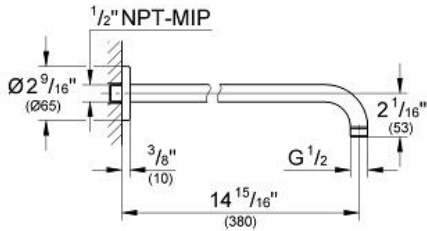

RAINSHOWER  
16" Shower Arm  
MODEL # 28540000

Pure Freude  
an Wasser

C

**Product Description:**  
RAINSHOWER  
16" Shower Arm

**Standard Specification:**

- 1/2" (13 mm) NPT Male Threads
- Can be used with all Rainshower shower heads except Rainshower Jumbo
- **GROHE StarLight** chrome finish

**Applicable Codes & Standards:**

- Energy Policy Act of 1992
- ASME A112.18.1/CSA B125.1

**Color:**

- 28540000 StarLight Chrome