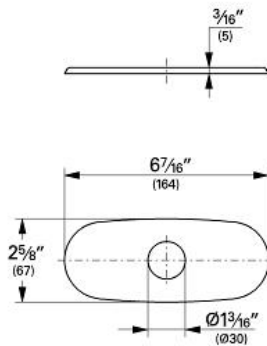

6" Escutcheon
MODEL # 07551000

Pure Freude
an Wasser

GROHE

Product Description:

6" Escutcheon

Standard Specification:

- For use with centerset kitchen, bar, lavatory and bidet faucets to cover unused mounting hole.
- **GROHE StarLight** chrome finish