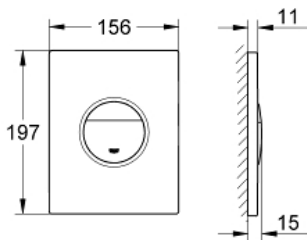

NOVA COSMOPOLITAN Wall Plate

MODEL # 38765000

Pure Freude
an Wasser

GROHE

ADA

C

Product Description:
NOVA COSMOPOLITAN
Wall Plate

Standard Specification:

- For dual flush or start & stop actuation
- For pneumatic discharge valve AV1
- Vertical and horizontal installation
- 6" x 7³/₄"
- Made of ABS
- **GROHE StarLight** chrome finish
- **GROHE EcoJoy** technology for less water and perfect flow