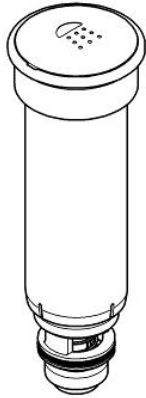

Diverter knob
MODEL # 46485000

*Pure Freude
an Wasser*

Product Description:

Diverter knob

Standard Specification:

Color:

46485000 StarLight Chrome