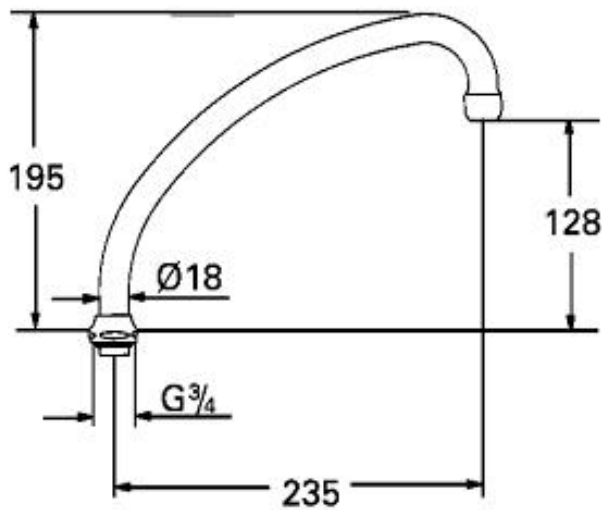

Tubular spout  
MODEL # 13077000

Pure Freude  
an Wasser

GROHE

**Product Description:**

Tubular spout

**Standard Specification:**  
for 1/2" kitchen pillar faucets

- Flow control
- 3/4" coupling nut
- Projection 9 1/4" without stop
- DR-brass
- **GROHE StarLight** chrome finish

**Color:**

- 13077000 StarLight Chrome