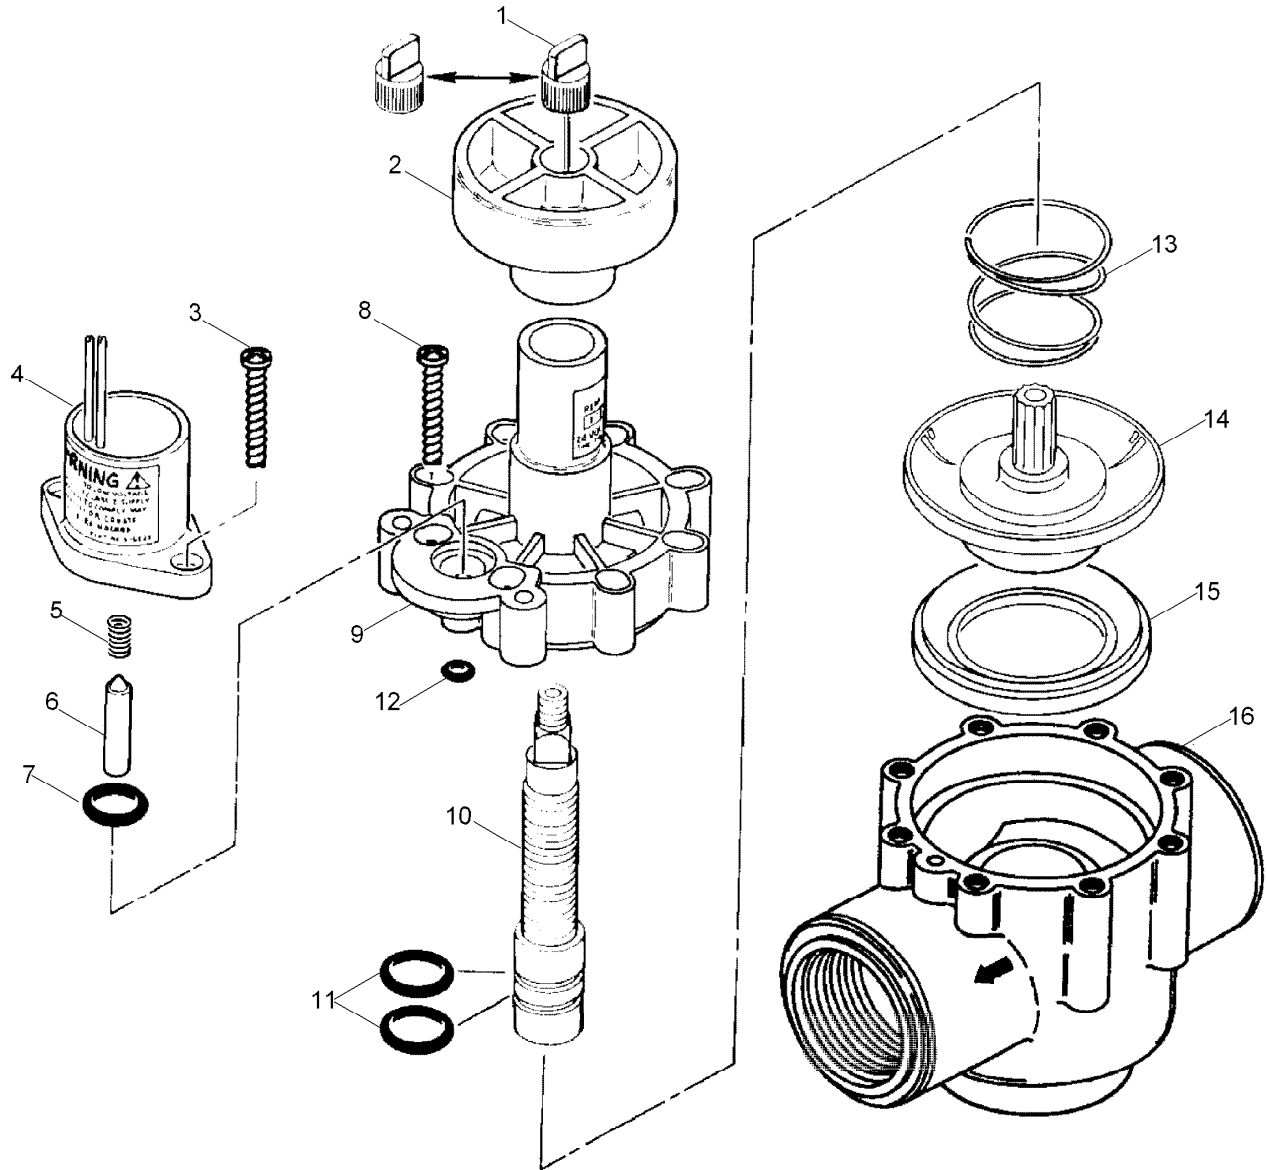

# 252 Series, 1 Inch Valves

## 252 Series, 1 Inch Valves (continued)

<i>Ref.</i>	<i>Part Number</i>	<i>Qty.</i>	<i>Description</i>	<i>Ref.</i>	<i>Part Number</i>	<i>Qty.</i>	<i>Description</i>
1	35-4521	1	Bleed Cap ASM, W/ Pin, El, Fast Closing	13	9-7110	1	Spring, Diaphragm, El And No
1	35-1748	1	Bleed Cap ASM, W/O Pin, No And Pt	14	35-2824	1	Diaphragm ASM, 1", El
2	35-3777	1	Knob, Handle, Cross	15	9-6331	1	Support, Diaphragm
3	363-1493	2	Screw, #10 X 1	16		1	Body Assy., 1", Npt ▲
4		1	Solenoid Assy. (See Service Item 89-0878) ▲	16		1	Body Assy., 1", Bsp ▲
5	9-6148	1	Spring-Plunger, Solenoid, El	N/I		1	Plug, Pipe, 1" ▲■
6	9-6527	1	Plunger Assy., El	89-7855			Bleed Cap ASM, W/O Pin, No And Pt, Effluent ●■
7	2-9652	1	O-Ring, 7/16" X 5/8", No (As568-111)	89-0878			Solenoid And Plunger Assy., El (Includes Items 4-6) ●■
8	363-1493	8	Screw, #10 X 1	9-8182			Cap Assy. (Includes Items 9-11) ●■
9		1	Cap Assy., El, W/Fc (See Service Item 35-8182) ▲	35-3503			Diaphragm ASM, El, Service Kit ●■
10	35-1983	1	Stem-Flow Control				Screen, Filter, 3/4" (Use With 35-3503 Diaphragm Assy) ●▲■
11	360-0220	2	O-Ring (0.070 X 0.551 X 0.691) (As568-015)	35-9346			Bleed Cap ASM, W/Pin, Slow-Closing ●■
12	1-2035	1	O-Ring, El, Pr And Cr (0.070" X 0.114" X 0.254") (As568-006)				