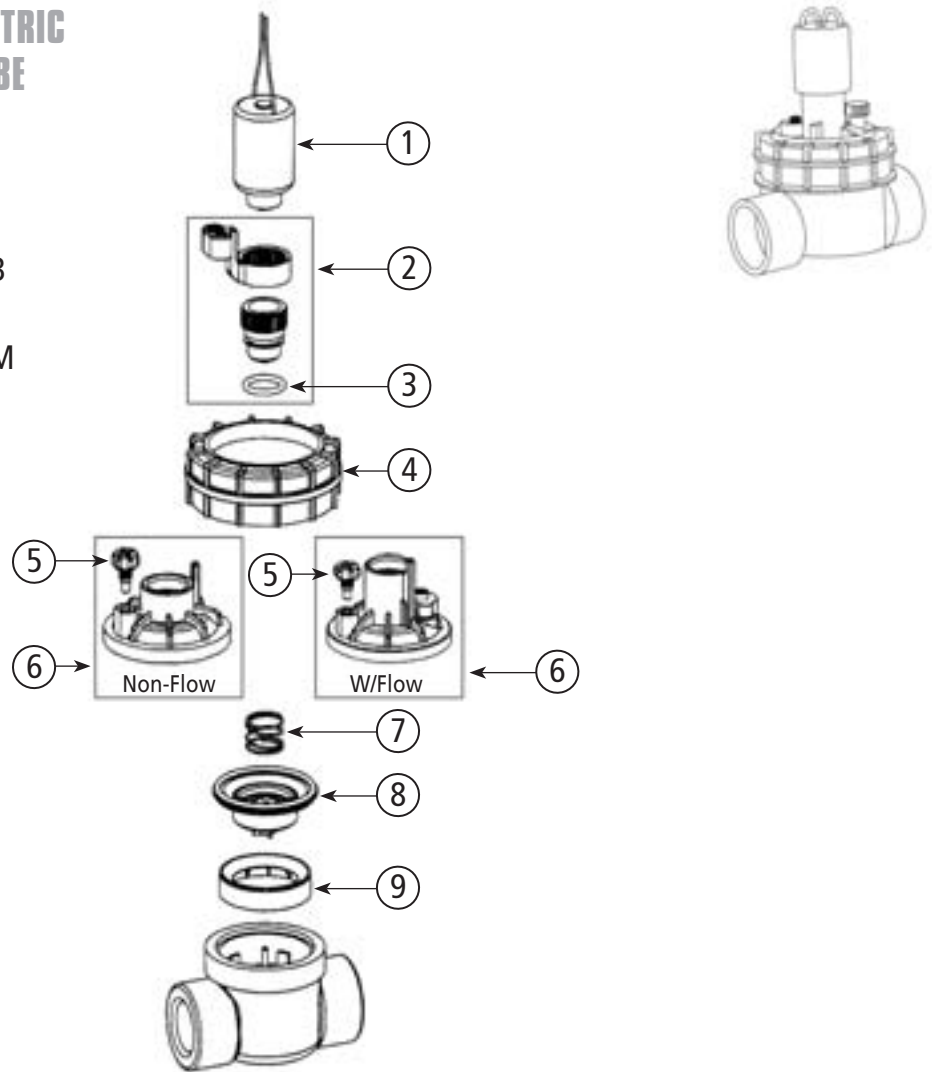

VALVES

2400 SERIES ELECTRIC GLOBE

MODEL NUMBERS:

- 2400S • 2400T-B
- 2400SF • 2400TF-B
- 2400T • 2400T-M
- 2400TF • 2400TF-M

REF.#	DESCRIPTION	2400 SERIES (NON-FLOW)		2400 SERIES (W/FLOW)	
		PART NO.	PART NO.	PART NO.	PART NO.
1	Solenoid Assembly, 24 VAC, 60 Hz	R811-24VACG		R811-24VACG	
1	Solenoid Assembly, 24 VAC, 50 Hz	588403		588403	
2	Manual Bleed Assembly	R606902		R606902	
3	O-Ring	R1631		R1631	
4	Nut Cap	549101		549101	
5	Bleed Screw	100229		100229	
6	Cover Assembly	534901		534801	
7	Spring	100235		100235	
8	Diaphragm	100236		100236	
9	Divider	100237-H		100237-H	