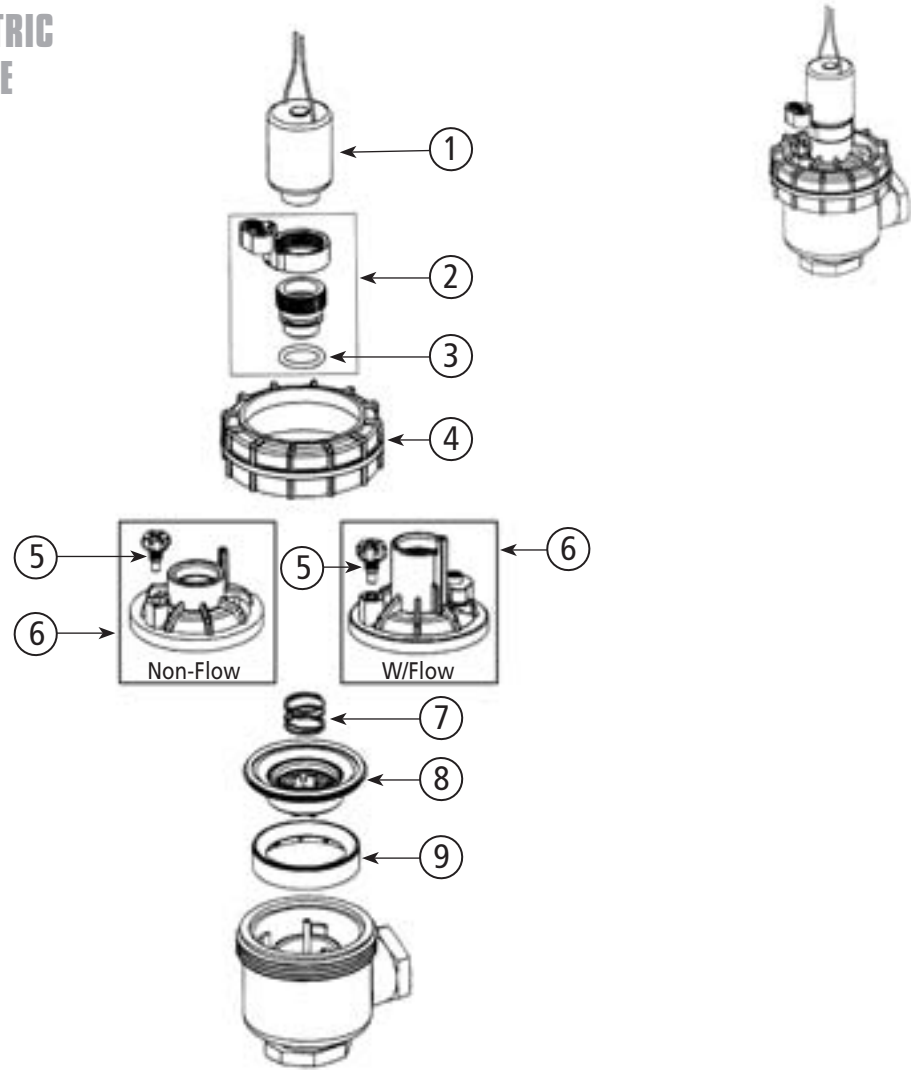

VALVES

2600 SERIES ELECTRIC ANGLE

MODEL NUMBERS:

- 2600T
- 2600TF

REF.#	DESCRIPTION	2600T PART NO.	2600TF PART NO.
1	Solenoid Assembly, 24 VAC, 60 Hz	R811-24VACG	R811-24VACG
1	Solenoid Assembly, 24 VAC, 50 Hz	588403	588403
2	Manual Bleed Assembly	R606902	R606902
3	O-Ring	R1631	R1631
4	Nut Cap	549101	549101
5	Bleed Screw	100229	100229
6	Cover Assembly	534901	534801
7	Spring	100235	100235
8	Diaphragm Assembly	100236	100236
9	Divider	100237-H	100237-H