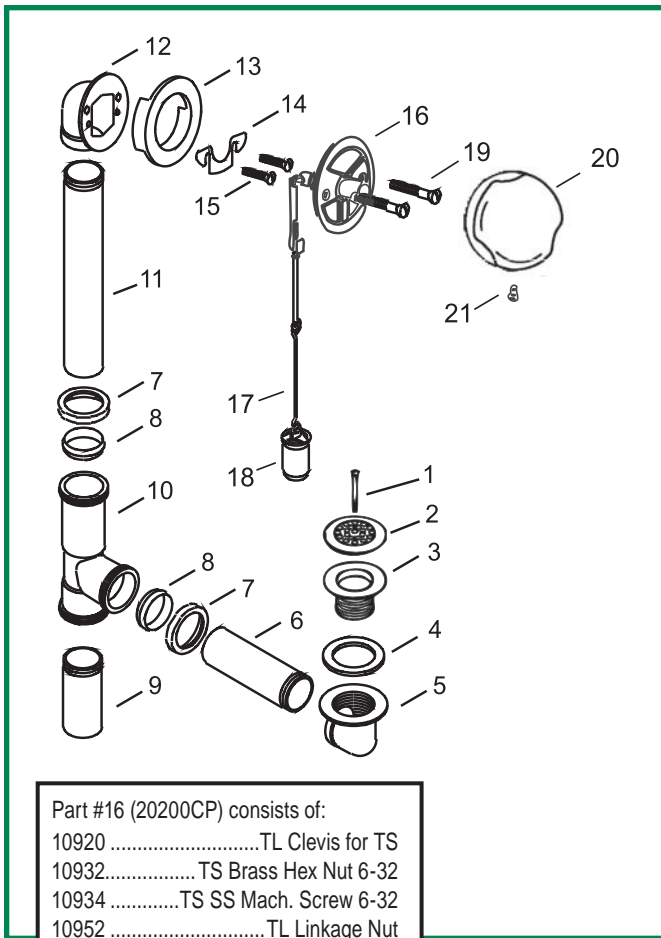

# 501-TS/502-TS and 551-TS/552-TS Series Parts List

Part #16 (20200CP) consists of:

- 10920 .....TL Clevis for TS
- 10932..... TS Brass Hex Nut 6-32
- 10934 .....TS SS Mach. Screw 6-32
- 10952 .....TL Linkage Nut
- 10953 ..... Top Linkage Eye Bolt
- 20020CP .....TS OF Mount w/Prongs
- 20041.....TS Turning Pin
- 20042 .....TS Turning Pin Sleeve
- 20043 .....Cable Stop

Item	Part #	Description
1.	01040CP.....	Strainer Cover Plate Screw
2.	01006CP.....	Strainer Cover Plate
3.	11495CP.....	Zinc Strainer Body, 1.865" - 11.5 - 1.25"
4.	10696.....	Drain Ell Washer, gray
5.	44006.....	Brass Drain Ell, 1.5" - 11.5
6.	17GA-4.625.....	Pipe, Tubular Brass, 17g, 1.5" x 4.625"
	20GA-4.625...	Pipe, Tubular Brass, 20g, 1.5" x 4.625"
7.	41580.....	Brass Slip Nut
8.	11583.....	Slip Joint Polywasher, 1.5"
9.	17GA-3.5.....	Pipe, Tubular Brass, 17g, 1.5" x 3.5"
	20GA-3.5.....	Pipe, Tubular Brass, 20g, 1.5" x 3.5"
10.	44001.....	Tee, Brass
11.	17GA-9.625.....	Pipe, Tubular Brass, 17g, 1.5" x 9.625"
	20GA-9.625...	Pipe, Tubular Brass, 20g, 1.5" x 9.625"
12.	44003.....	Overflow Ell, Brass
13.	40675.....	Overflow Ell Washer for Brass
14.	11530.....	Retainer Plate
15.	41540.....	Retainer Plate Screw for Brass
16.	20200CP.....	TURNSTYLE® Assembly
17.	10954.....	TL Double-Loop Wire, 5.25"
18.	41005.....	Brass Drop Cylinder for Brass
19.	01024CP.....	Overflow Plate Screw, 2.25"
20.	20030CP.....	Cable Overflow Plate
21.	20140.....	Cable Overflow Plate Locking Screw

## Roughing-In Dimensions: