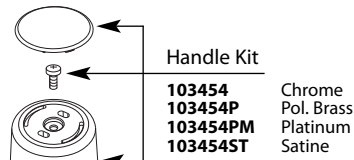

# Illustrated Parts

MONTICELLO® Two-Handle Bidet		
MODEL	HANDLE	FINISH
T5270	Lever	Chrome
T5270P	Lever	Polished Brass
<b>DISCONTINUED SKUS</b>		
RT5270/A5270	Lever	Chrome
RT5270ST/A5270ST	Lever	Satine
RT5270BP/A5270BP	Lever	Black Opal
5270	Lever	Chrome
5270P	Lever	Polished Brass
RT5270P/A5270P	Lever	Polished Brass
RT5270PM/A5270PM	Lever	Platinum
RT5270CG/A5270CG	Lever	Classic Gold
5270CP	Lever	Chrome/Pol. Brass
5270W	Lever	Glacier
T5270PM	Lever	Platinum
T5270ST	Lever	Satine