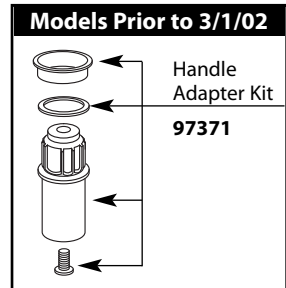

# Illustrated Parts

MONTICELLO® Two-Handle Bidet		
MODEL	HANDLE	FINISH
T5270	Lever	Chrome
T5270P	Lever	Polished Brass
<b>DISCONTINUED SKUS</b>		
RT5270/A5270	Lever	Chrome
RT5270ST/A5270ST	Lever	Satine
RT5270BP/A5270BP	Lever	Black Opal
5270	Lever	Chrome
5270P	Lever	Polished Brass
RT5270P/A5270P	Lever	Polished Brass
RT5270PM/A5270PM	Lever	Platinum
RT5270CG/A5270CG	Lever	Classic Gold
5270CP	Lever	Chrome/Pol. Brass
5270W	Lever	Glacier
T5270PM	Lever	Platinum
T5270ST	Lever	Satine