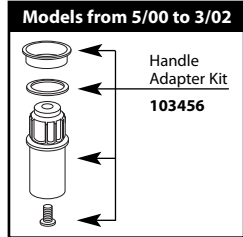

# Illustrated Parts

MONTICELLO® Two-Handle Bidet		
MODEL	HANDLE	FINISH
T5270	Lever	Chrome
T5270P	Lever	Polished Brass
<b>DISCONTINUED SKUS</b>		
RT5270/A5270	Lever	Chrome
RT5270ST/A5270ST	Lever	Satine
RT5270BP/A5270BP	Lever	Black Opal
5270	Lever	Chrome
5270P	Lever	Polished Brass
RT5270P/A5270P	Lever	Polished Brass
RT5270PM/A5270PM	Lever	Platinum
RT5270CG/A5270CG	Lever	Classic Gold
5270CP	Lever	Chrome/Pol. Brass
5270W	Lever	Glacier
T5270PM	Lever	Platinum
T5270ST	Lever	Satine