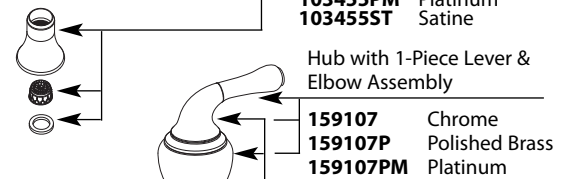

Buy it for looks. Buy it for life.®

■ Order by Part Number

# Illustrated Parts

MONTICELLO® Two-Handle Bidet		
MODEL	HANDLE	FINISH
T5270	Lever	Chrome
T5270P	Lever	Polished Brass
<b>DISCONTINUED SKUS</b>		
RT5270/A5270	Lever	Chrome
RT5270ST/A5270ST	Lever	Satine
RT5270BP/A5270BP	Lever	Black Opal
5270	Lever	Chrome
5270P	Lever	Polished Brass
RT5270P/A5270P	Lever	Polished Brass
RT5270PM/A5270PM	Lever	Platinum
RT5270CG/A5270CG	Lever	Classic Gold
5270CP	Lever	Chrome/Pol. Brass
5270W	Lever	Glacier
T5270PM	Lever	Platinum
T5270ST	Lever	Satine