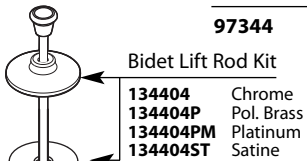

# Illustrated Parts

MONTICELLO® Two-Handle Bidet		
MODEL	HANDLE	FINISH
T5270	Lever	Chrome
T5270P	Lever	Polished Brass
<b>DISCONTINUED SKUS</b>		
RT5270/A5270	Lever	Chrome
RT5270ST/A5270ST	Lever	Satine
RT5270BP/A5270BP	Lever	Black Opal
5270	Lever	Chrome
5270P	Lever	Polished Brass
RT5270P/A5270P	Lever	Polished Brass
RT5270PM/A5270PM	Lever	Platinum
RT5270CG/A5270CG	Lever	Classic Gold
5270CP	Lever	Chrome/Pol. Brass
5270W	Lever	Glacier
T5270PM	Lever	Platinum
T5270ST	Lever	Satine