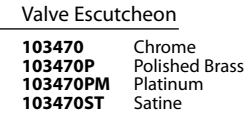

Buy it for looks. Buy it for life.®

■ Order by Part Number

# Illustrated Parts

MONTICELLO® Two-Handle Bidet		
MODEL	HANDLE	FINISH
T5270	Lever	Chrome
T5270P	Lever	Polished Brass
<b>DISCONTINUED SKUS</b>		
RT5270/A5270	Lever	Chrome
RT5270ST/A5270ST	Lever	Satine
RT5270BP/A5270BP	Lever	Black Opal
5270	Lever	Chrome
5270P	Lever	Polished Brass
RT5270P/A5270P	Lever	Polished Brass
RT5270PM/A5270PM	Lever	Platinum
RT5270CG/A5270CG	Lever	Classic Gold
5270CP	Lever	Chrome/Pol. Brass
5270W	Lever	Glacier
T5270PM	Lever	Platinum
T5270ST	Lever	Satine