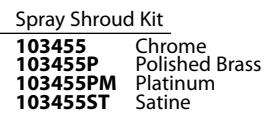

# Illustrated Parts

MONTICELLO® Two-Handle Bidet		
MODEL	HANDLE	FINISH
T5270	Lever	Chrome
T5270P	Lever	Polished Brass
<b>DISCONTINUED SKUS</b>		
RT5270/A5270	Lever	Chrome
RT5270ST/A5270ST	Lever	Satine
RT5270BP/A5270BP	Lever	Black Opal
5270	Lever	Chrome
5270P	Lever	Polished Brass
RT5270P/A5270P	Lever	Polished Brass
RT5270PM/A5270PM	Lever	Platinum
RT5270CG/A5270CG	Lever	Classic Gold
5270CP	Lever	Chrome/Pol. Brass
5270W	Lever	Glacier
T5270PM	Lever	Platinum
T5270ST	Lever	Satine