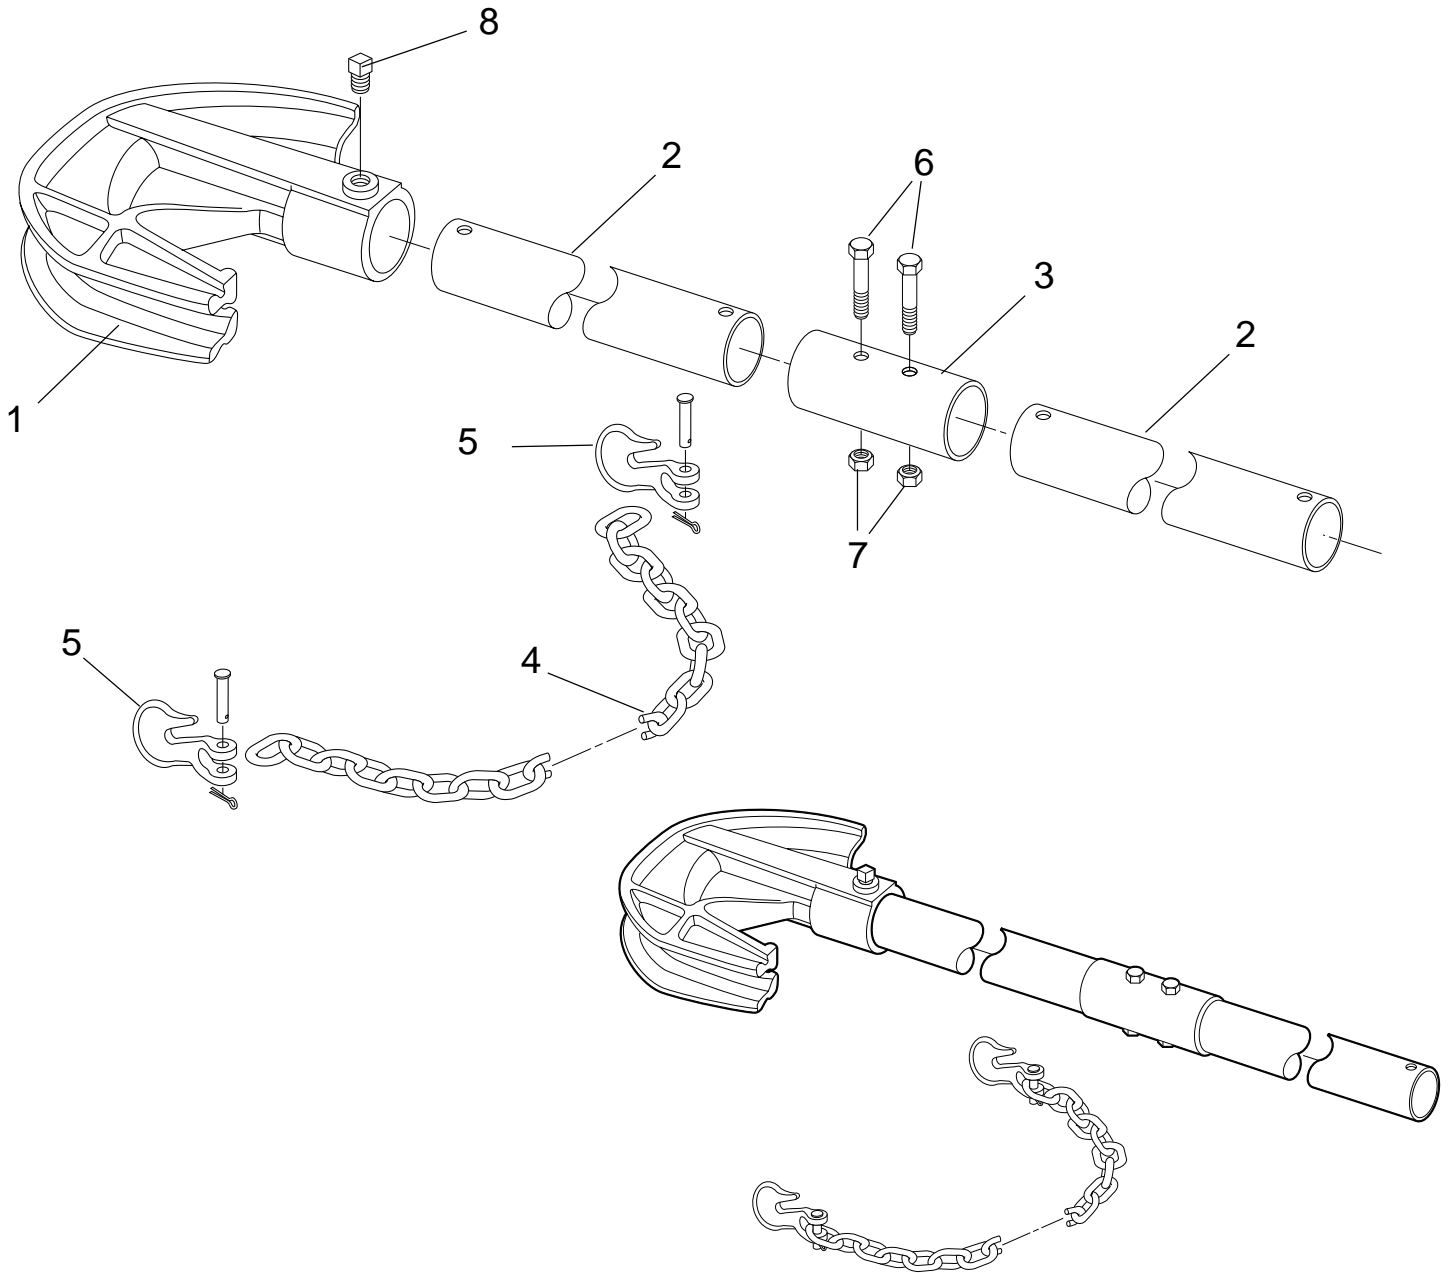

PJ414 Pipe Joiner

Replacement Parts

Parts List

Ref. No.	Description	Item Code	Quantity
1	PJF Shoe Machined	97320	1
2	PJF 27" Handle Plated	97321	2
3	PJF 7" Coupling Plated	97322	1
4	PJF 12' Length, 1/4" Proof Chain	97323	2
5	PJF 1/4" Grab Hook	97324	2
6	Hex HD Cap Screw	37321	2
7	Plated Hex Nut	39032	2
8	Square Head Nut	30140	1