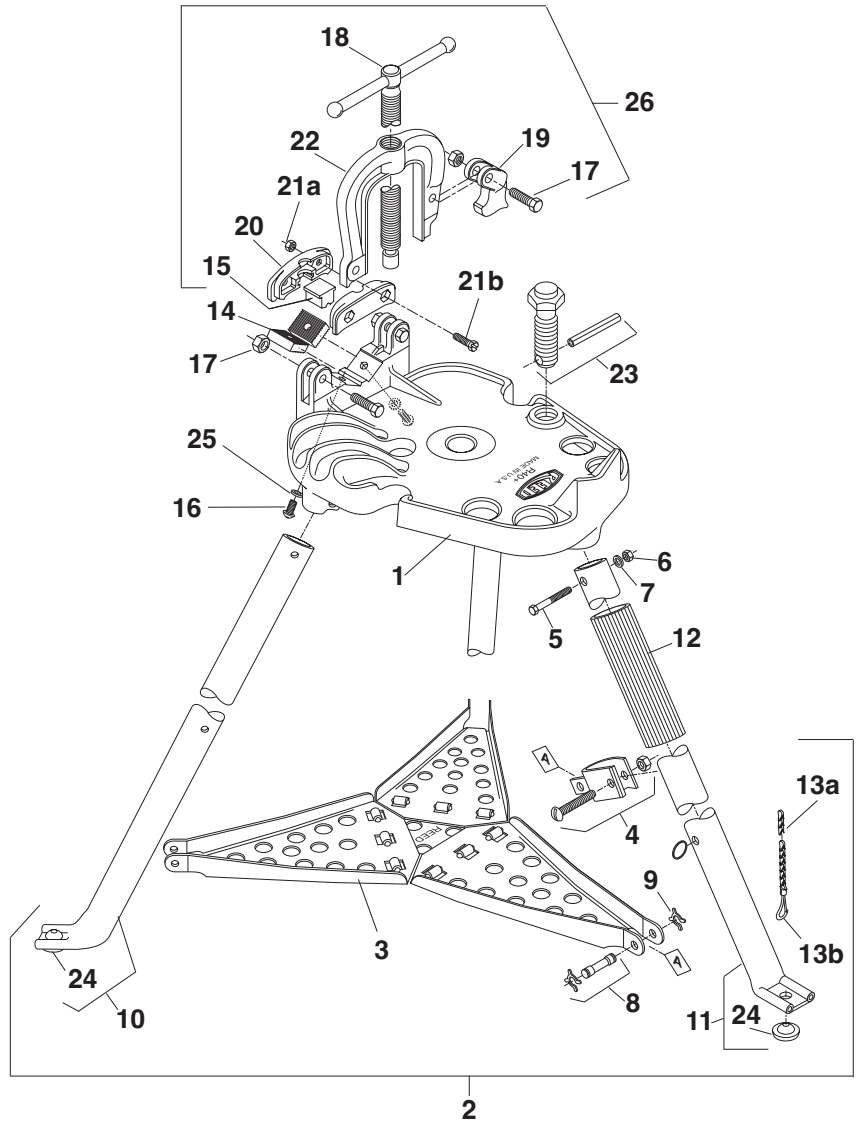

PIPE TOOLS & VISES
SINCE 1896

Applies to: 02311, 02313

Tripod Pipe Vises: Yoke Style (R40+)

Replacement Parts

Capacity: 1/8" Through 2 1/2"

Parts List

Ref. No.	Description	REED (pack) Item Code	REED Item Code	Replaces RIDGID®	
				Cat No.	Old P/N
1	Base		99003	NI	NI
2	Leg & Tray Assembly		99052	40915	B-2007-X
3	Tool Tray		99004	41240	C-448
4	Tray Support Clamp w/screw & nut		99054	41235	D-488-X
5	Leg Bolt (3)	5 Pk=99070	30187	46670	E-868
6	Nut (3)	5 Pk=99071	30032	44225	E-1094
7	Lock Washer (3)	5 Pk=99072	30033	40930	E-1095
8	Tray Pins (3) w/ "X" Washers (6)		99053	41265	E-1375-X
9	"X" Washers (6)	5 Pk=99073	99010	41270	E-1377
10	Front Leg Assembly (2)		99057	41255	E-1385-X
11	Rear Leg Assembly		99058	41250	E-1389-X
12	Handle Grip		40183	—	—
13a	Leg Chain Assembly		99055	40945	E-1444-X
13b	Chain Hook		40205	—	—

Ref. No.	Description	REED (pack) Item Code	REED Item Code	Replaces RIDGID®	
				Cat No.	Old P/N
14	Jaws Lower (2)		92422	NI	NI
15	Upper Jaw		92421	NI	NI
16	Jaw Screws (2)		30054	—	—
17	Yoke Cap Screw & Nuts		99066	NI	NI
18	Handle & Screw Assembly		92423	—	—
19	Hook		92036	NI	NI
20	Crosshead (2)		92424	NI	NI
21a	Nut (1)		30052	NI	NI
21b	Screw (1)		30054	NI	NI
22	Yoke		92034	NI	NI
23	Jack Screw Assembly		99064	41230	E-3207-X
24	Grommet (3)	5 Pk=99079	40171	40940	F-532
25	Jaw Screw Washer (2)		30033	—	—
26	Yoke Assembly		99068	NI	NI

RP-0723-02
#50440