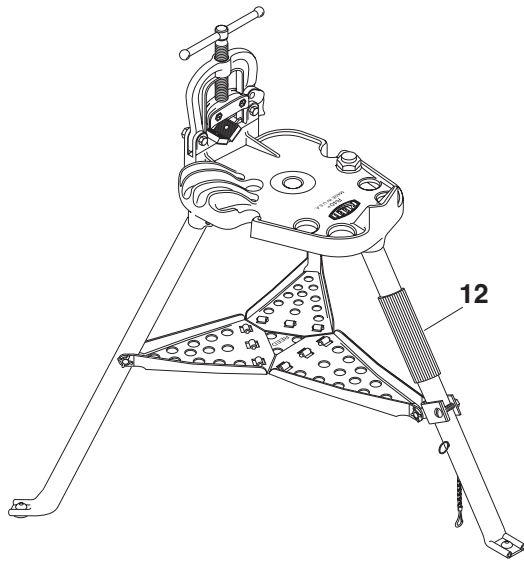

PIPE TOOLS & VISES
SINCE 1896

Applies to: 02311, 02313

Tripod Pipe Vises: Yoke Style (R40+)

Replacement Parts

Capacity: 1/8" Through 2 1/2"

Parts List

Ref. No.	Description	REED (pack) Item Code	REED Item Code	Replaces RIDGID®	
				Cat No.	Old P/N
1	Base		99003	NI	NI
2	Leg & Tray Assembly		99052	40915	B-2007-X
3	Tool Tray		99004	41240	C-448
4	Tray Support Clamp w/screw & nut		99054	41235	D-488-X
5	Leg Bolt (3)	5 Pk=99070	30187	46670	E-868
6	Nut (3)	5 Pk=99071	30032	44225	E-1094
7	Lock Washer (3)	5 Pk=99072	30033	40930	E-1095
8	Tray Pins (3) w/ "X" Washers (6)		99053	41265	E-1375-X
9	"X" Washers (6)	5 Pk=99073	99010	41270	E-1377
10	Front Leg Assembly (2)		99057	41255	E-1385-X
11	Rear Leg Assembly		99058	41250	E-1389-X
12	Handle Grip		40183	—	—
13a	Leg Chain Assembly		99055	40945	E-1444-X
13b	Chain Hook		40205	—	—

Ref. No.	Description	REED (pack) Item Code	REED Item Code	Replaces RIDGID®	
				Cat No.	Old P/N
14	Jaws Lower (2)		92422	NI	NI
15	Upper Jaw		92421	NI	NI
16	Jaw Screws (2)		30054	—	—
17	Yoke Cap Screw & Nuts		99066	NI	NI
18	Handle & Screw Assembly		92423	—	—
19	Hook		92036	NI	NI
20	Crosshead (2)		92424	NI	NI
21a	Nut (1)		30052	NI	NI
21b	Screw (1)		30054	NI	NI
22	Yoke		92034	NI	NI
23	Jack Screw Assembly		99064	41230	E-3207-X
24	Grommet (3)	5 Pk=99079	40171	40940	F-532
25	Jaw Screw Washer (2)		30033	—	—
26	Yoke Assembly		99068	NI	NI