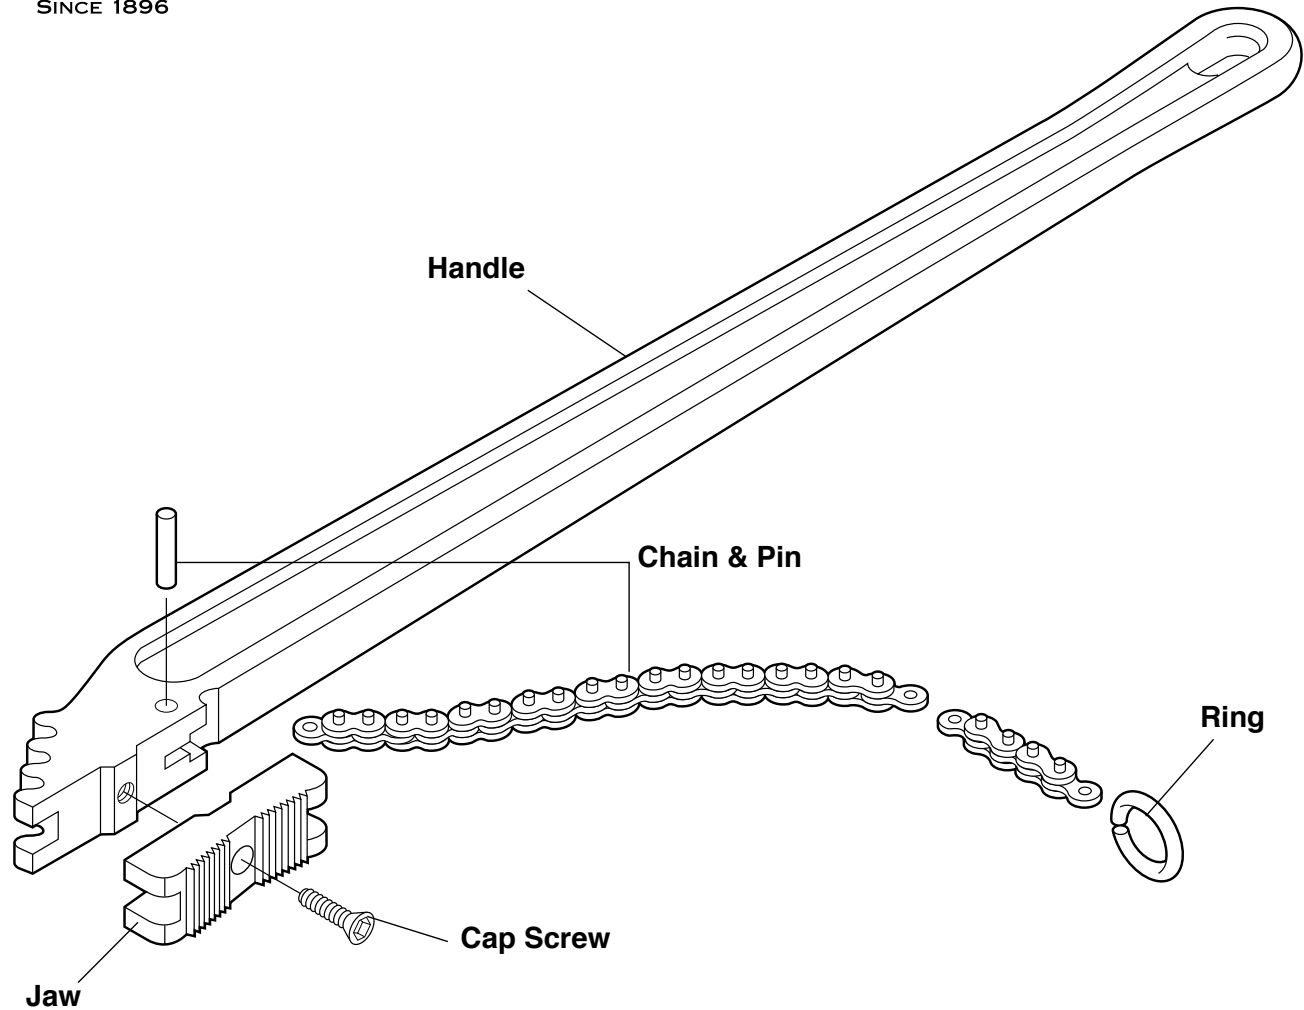

PIPE TOOLS & VISES
SINCE 1896

Chain Wrenches (Heavy Duty)

Replacement Parts

Parts List

Chain Wrench	JAW		CAP SCREW		CHAIN & PIN		RING	
	Item Code	Catalog No.	Item Code	Catalog No.	Item Code	Catalog No.	Item Code	Catalog No.
WA14	92011	WA14J	30040	WA14CS	92021	WA14C	40009	WA14R
WA18A	92013	WA18J	30192	WA18CS	92415	WA18CA	40009	WA14R
WA24A	92013	WA18J	30192	WA18CS	92416	WA24CA	40009	WA14R
WA36	92014	WA36J	30006	WA36CS	92024	WA36C	40010	WA36R
WA48	92015	WA48J	30006	WA36CS	92025	WA48C	40010	WA36R
WA60	92016	WA60J	30007	WA60CS	92026	WA60C	40012	WA60R
WA72	92017	WA72J*	30148	WA60CS*	92027	WA72C	40012	WA60R
WA84	92017	WA72J*	30148	WA84CS*	92028	WA84C	40012	WA60R