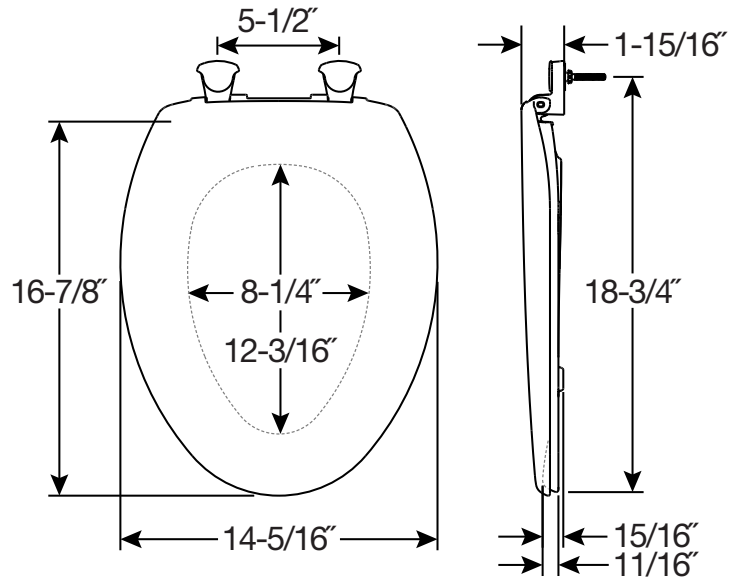

# 1200SLOWT

RESIDENTIAL PLASTIC TOILET SEAT

## SPECIFICATIONS:

- Size:** Elongated
- Material:** Plastic
- Style:** Closed Front with Cover
- Ring Bumpers:** Four
- Hinges:** Plastic
- Hardware:** STA-TITE® Seat Fastening System™

**Codes & Standards:**  Complies with IAPMO/ANSI Z124.5 Performance Standards Residential