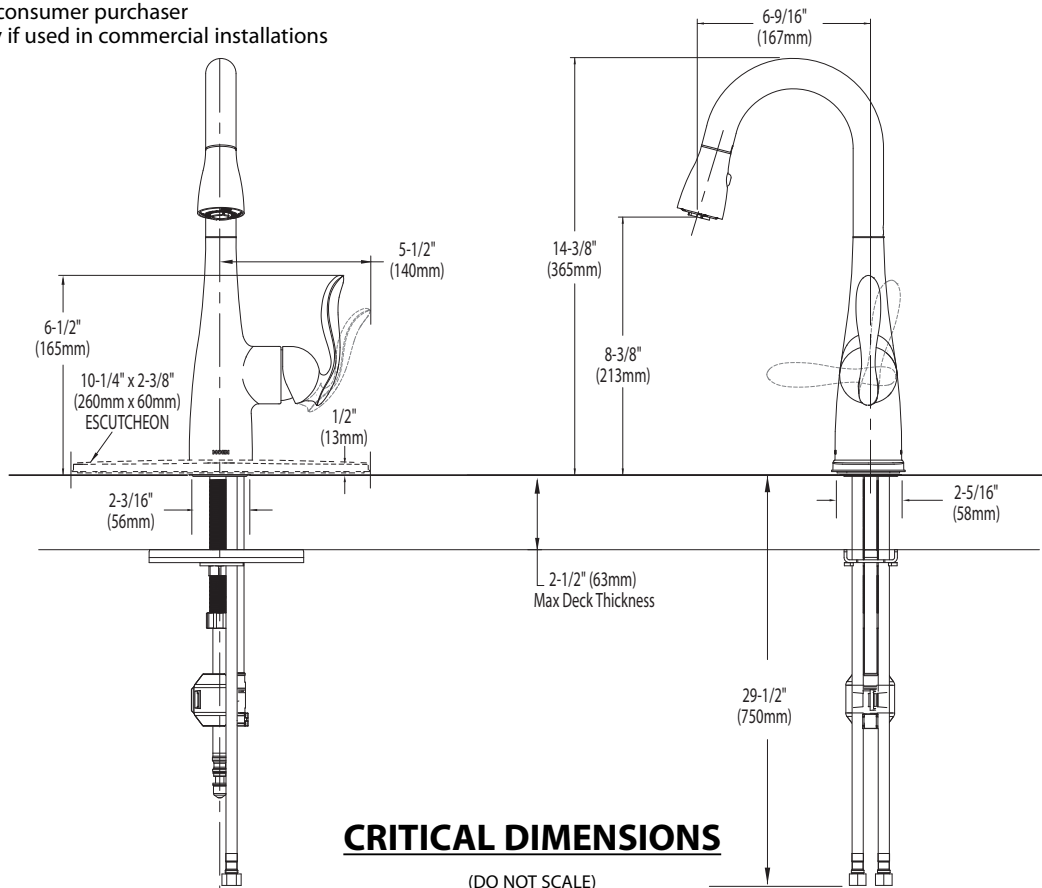

Buy it for looks. Buy it for life.®

FAUCET DESCRIPTION

- Reflex™ pull-down system offers smooth operation, easy movement and secure docking
- Metal construction with various finishes identified by suffix
- Hydrolock® quick connect installation
- Pullout spray with 68" braided hose
- Flexible supply lines with 3/8" compression fittings
- High arc spout provides the perfect height and reach for prep sinks while the pull-down feature provides infinite maneuverability for food preparation tasks
- 360° rotating spout

OPERATION

- Lever style handle
- Temperature controlled by 100° arc of handle travel
- Operates with less than 5 lbs. of force
- Operates in stream or spray mode in the pullout or retracted position
- Spray function requires continuous button pressure
- When filling a vessel outside the sink, the pause feature conveniently stops the flow of water as the wand passes over the counter top

FLOW

- Flow is limited to 1.5 gpm (5.7 L/min) at 60 psi

CARTRIDGE

- 1255™ Duralast™ cartridge for Single-Handle Faucets

STANDARDS

- Third party certified to IAPMO Green, ASME A112.18.1/CSA B125.1 and all applicable requirements referenced therein including NSF 61/9
- Meets CalGreen and Georgia SB370 requirements
- Complies with California Proposition 65 and with the Federal Safe Drinking Water Act
- The backflow protection system in the device consists of two independently operating check valves, a primary and a secondary which prevent backflow
- **ADA**  for lever handle

Models: 5995 series

NOTE: THIS FAUCET IS DESIGNED TO BE INSTALLED
THRU 1 OR 3 HOLES, 1-1/2" (38mm) MIN. DIA.

CRITICAL DIMENSIONS

(DO NOT SCALE)

TO ORDER PARTS CALL: 1-800-BUY-MOEN

www.moen.com