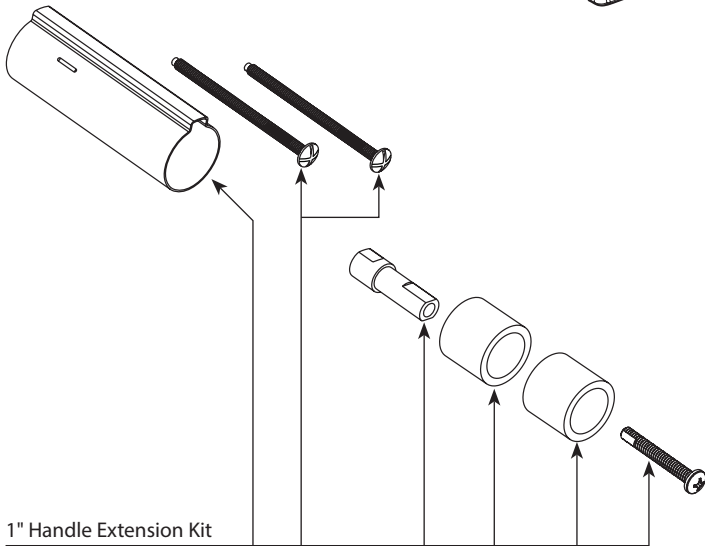

Buy it for looks. Buy it for life.®

Illustrated Parts

BOARDWALK® Two/Three-Function Transfer Valve Trim Kit		
MODEL	HANDLE	FINISH
T2061	Lever	Chrome
T2061SRN	Lever	Spot Resist Brushed Nickel
T2061BRB	Lever	Mediterranean Bronze

■ Order by Part Number

Stop Tube Kit w/o Screw

- 135151** Chrome
- 135151BN** Brushed Nickel (Use for Spot Resist Brushed Nickel)
- 135151WR** Wrought Iron (Use for Mediterranean Bronze)

Escutcheon

- 163153** Chrome
- 163153SRN** Spot Resist Brushed Nickel
- 163153BRB** Mediterranean Bronze

1" Handle Extension Kit

- 148479** Chrome
- 148479BN** Brushed Nickel (Use for Spot Resist Brushed Nickel)
- 135167WR** Wrought Iron (Use for Mediterranean Bronze)

Escutcheon Screws (x2)

- 15528** Chrome
- 163BN** Brushed Nickel (Use for Spot Resist Brushed Nickel)
- 163WR** Wrought Iron (Use for Mediterranean Bronze)