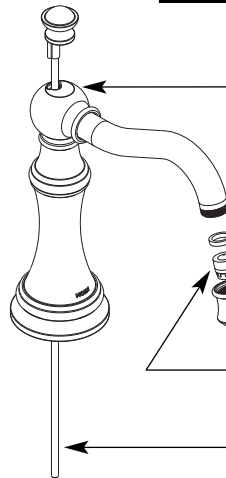

Buy it for looks. Buy it for life.®

Illustrated Parts

- Order by Part Number
- Trim can be used with either 9000 or 69000 valve

WEYMOUTH™		
Two-Handle Widespread Lavatory Faucet Trim		
Model	Handle Type	Finish
TS42114	Cross	Chrome
TS42114BN	Cross	Brushed Nickel
TS42114ORB	Cross	Oil Rubbed Bronze
TS42114NL	Cross	Polished Nickel
TS42108	Lever	Chrome
TS42108BN	Lever	Brushed Nickel
TS42108ORB	Lever	Oil Rubbed Bronze
TS42108NL	Lever	Polished Nickel

Hot/Cold Handle Cap Kit
(Matching Finishes)

- 221672** Chrome
- 221672BN** Brushed Nickel
- 221672ORB** Oil Rubbed Bronze
- 221672NL** Polished Nickel

Porcelain Hot/Cold
Handle Cap Kit

154285

Lever Handle Kit

- 221641** Chrome
- 221641BN** Brushed Nickel
- 221641ORB** Oil Rubbed Bronze
- 221641NL** Polished Nickel

Cross Handle Kit

- 221642** Chrome
- 221642BN** Brushed Nickel
- 221642ORB** Oil Rubbed Bronze
- 221642NL** Polished Nickel