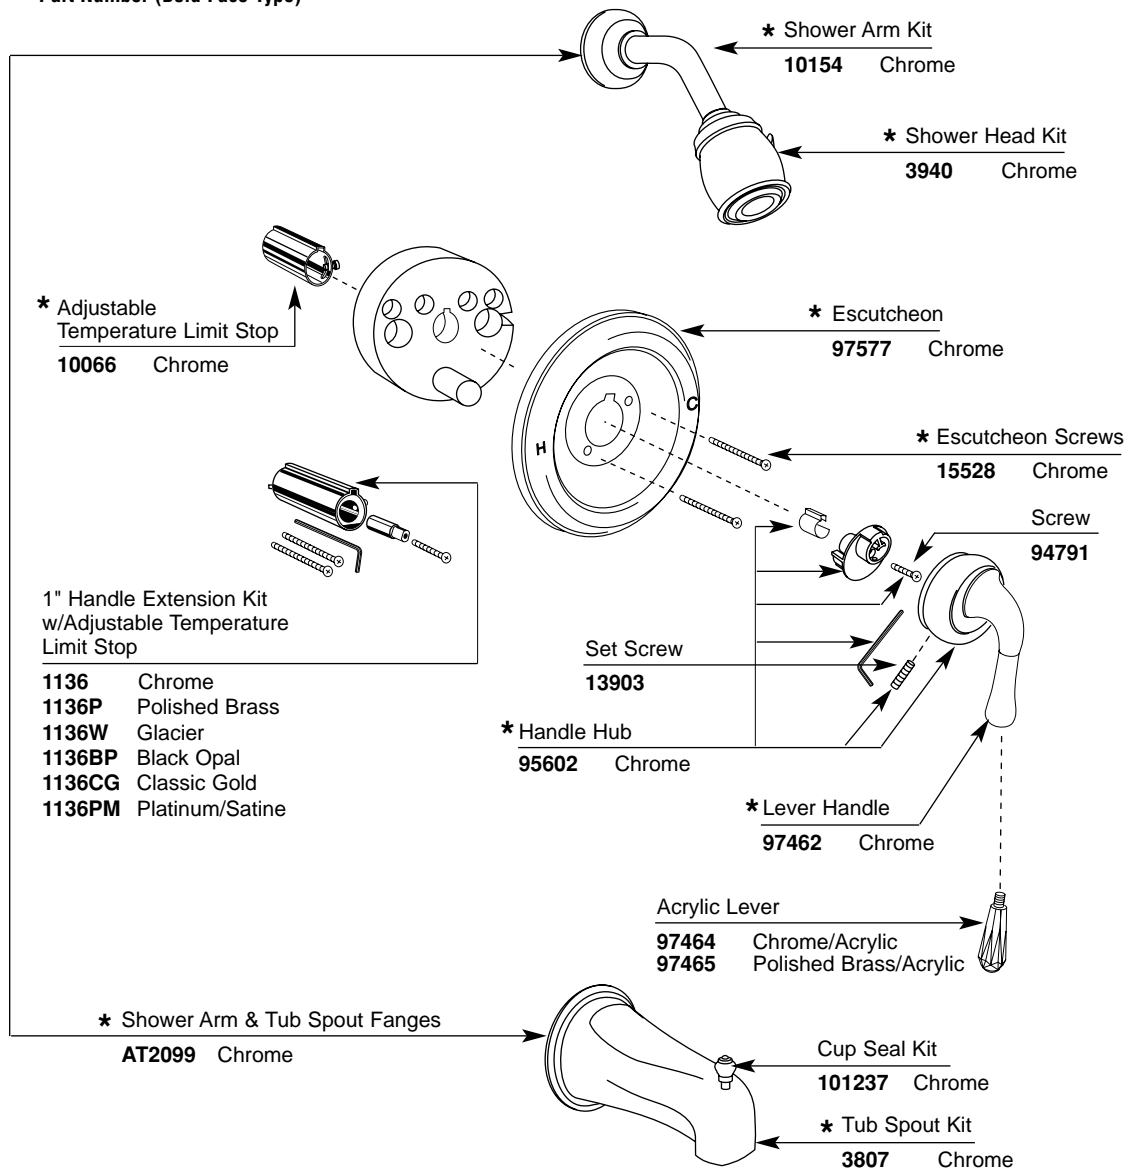

## MONTICELLO® MOENTROL® Single-Handle Tub/Shower (Trim Only)

MODEL	HANDLE TYPE	FINISH	MODEL	HANDLE TYPE	FINISH
T3127	Lever	Chrome	T3129W	Lever	Glacier
T3127CP	Lever	Chrome/Pol. Br.	RT3127/AT2099	Lever	Chrome
T3127P	Lever	Polished Brass	RT3127P/AT2099P	Lever	Polished Brass
T3127W	Lever	Glacier	RT3127PM/AT2099PM	Lever	Platinum
T3129	Lever	Chrome	RT3127BP/AT2099BP	Lever	Black Opal™
T3129CP	Lever	Chrome/Pol. Br.	RT3127CG/AT2099CG	Lever	Classic Gold
T3129P	Lever	Polished Brass	RT3127ST/AT2099ST	Lever	Satine™
T3129PM	Lever	Platinum	RT3127NL/AT2099NL	Lever	Nickel
T3129PMC	Lever	Platinum/Chrome			
T3129ST	Lever	Satine			
T3129STP	Lever	Satine/Pol. Brass			

Order by Part Name and  
Part Number (Bold Face Type)

\* See Chart on Next Page for  
Other Available Finishes