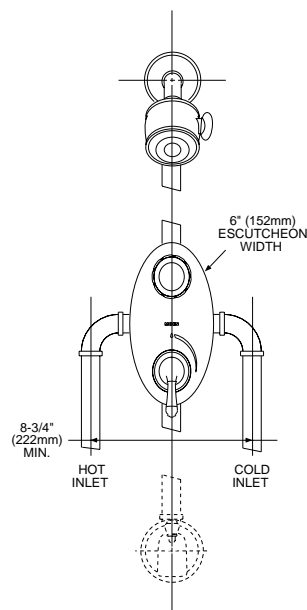

CRITICAL DIMENSIONS

(DO NOT SCALE)