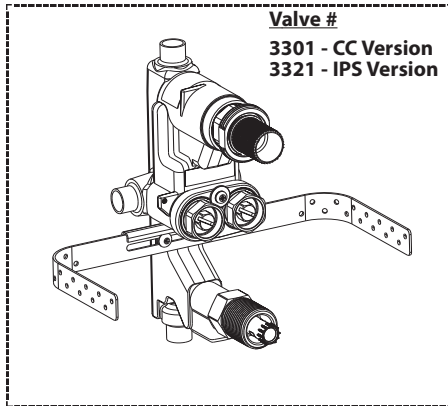

# Illustrated Parts

■ Order by Part Number

■ See Tub/Shower Trim/Valves Section for ordering valve parts.

MONTICELLO® INSPIRATIONS™ ExactTemp™ Valve Trim for Vertical Spa Set #245		
Shower Only	FINISH	MODEL
T3330	Chrome	<b>DISCONTINUED SKUS</b>
T3330P	Polished Brass	RT3310 RT3330 RT3310BP
T3330PM	Platinum	RT3330P RT3310CG RT3330PM
T3330ST	Satine™	RT3310P RT3330ST RT3310PM
		RT3310ST RT3330BP RT3330CG
		RT3360 RT3360BP RT3360CG
		RT3360P RT3360PM RT3360ST