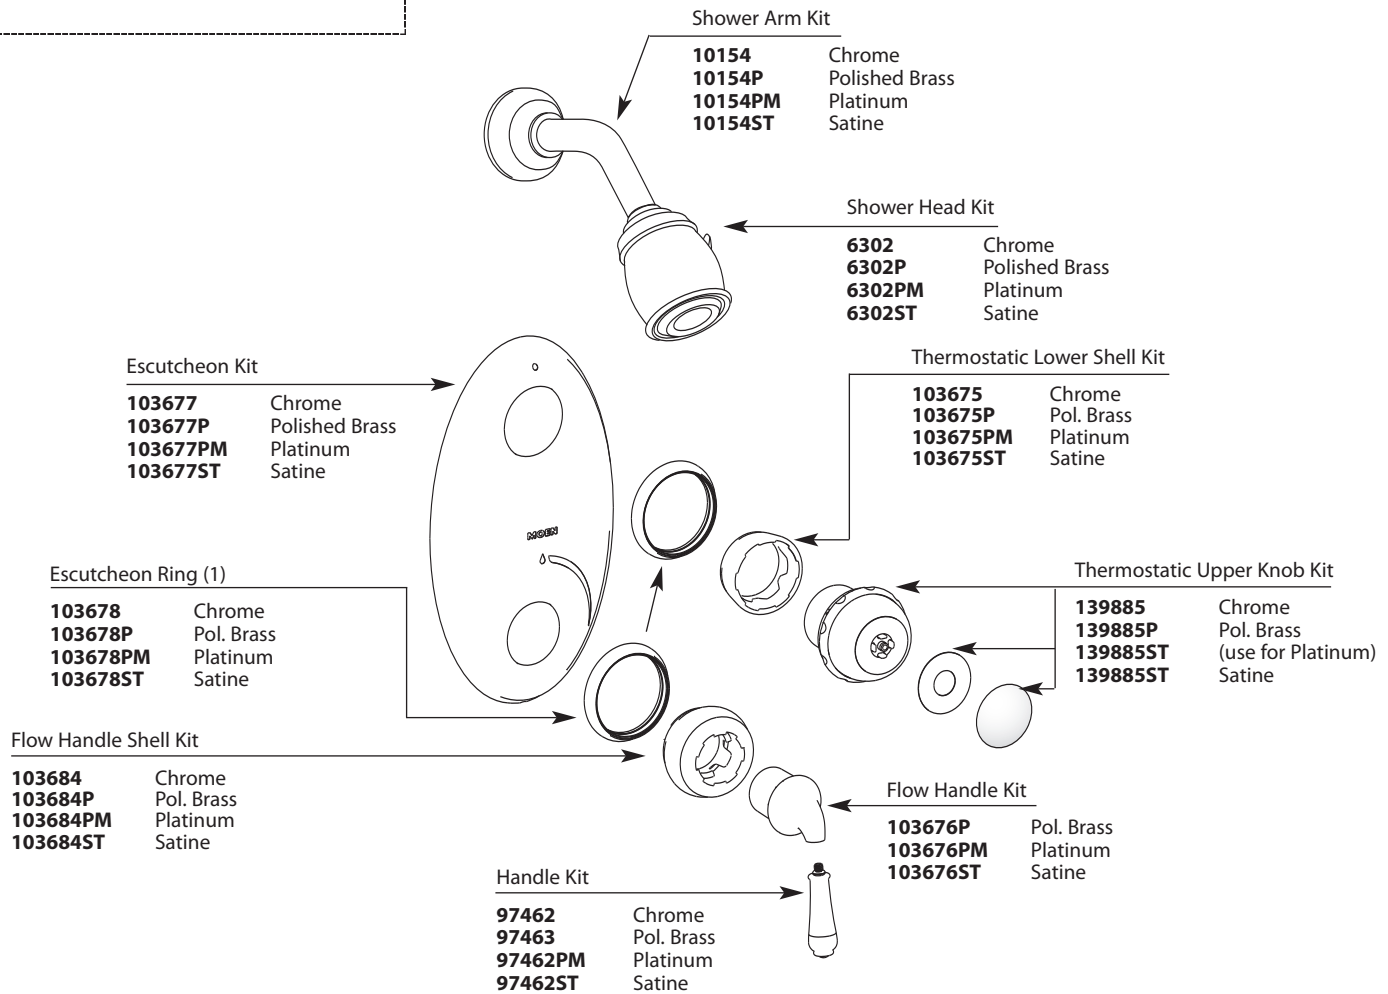

## CRITICAL DIMENSIONS

(DO NOT SCALE)

Buy it for looks. Buy it for life.®

# Illustrated Parts

■ Order by Part Number

■ See Tub/Shower Trim/Valves Section for ordering valve parts.

MONTICELLO® INSPIRATIONS™ ExactTemp™ Valve Trim for Vertical Spa Set #245		
Shower Only	FINISH	MODEL
T3330	Chrome	<b>DISCONTINUED SKUS</b>
T3330P	Polished Brass	RT3310 RT3330 RT3310BP
T3330PM	Platinum	RT3330P RT3310CG RT3330PM
T3330ST	Satine™	RT3310P RT3330ST RT3310PM
		RT3310ST RT3330BP RT3330CG
		RT3360 RT3360BP RT3360CG
		RT3360P RT3360PM RT3360ST