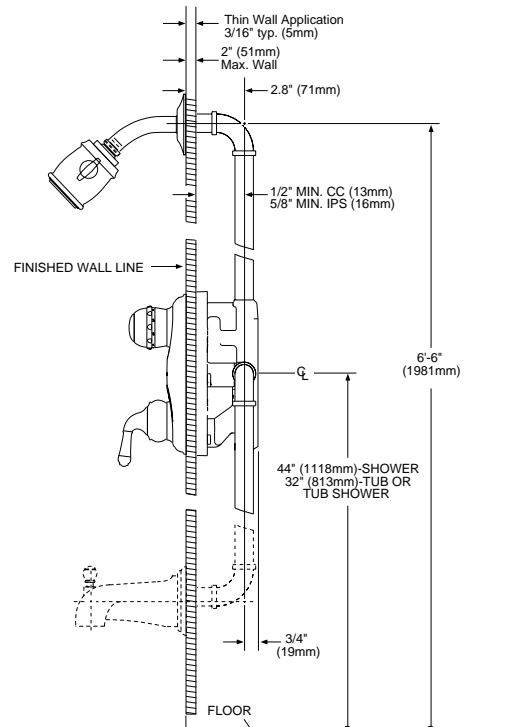

CRITICAL DIMENSIONS

(DO NOT SCALE)