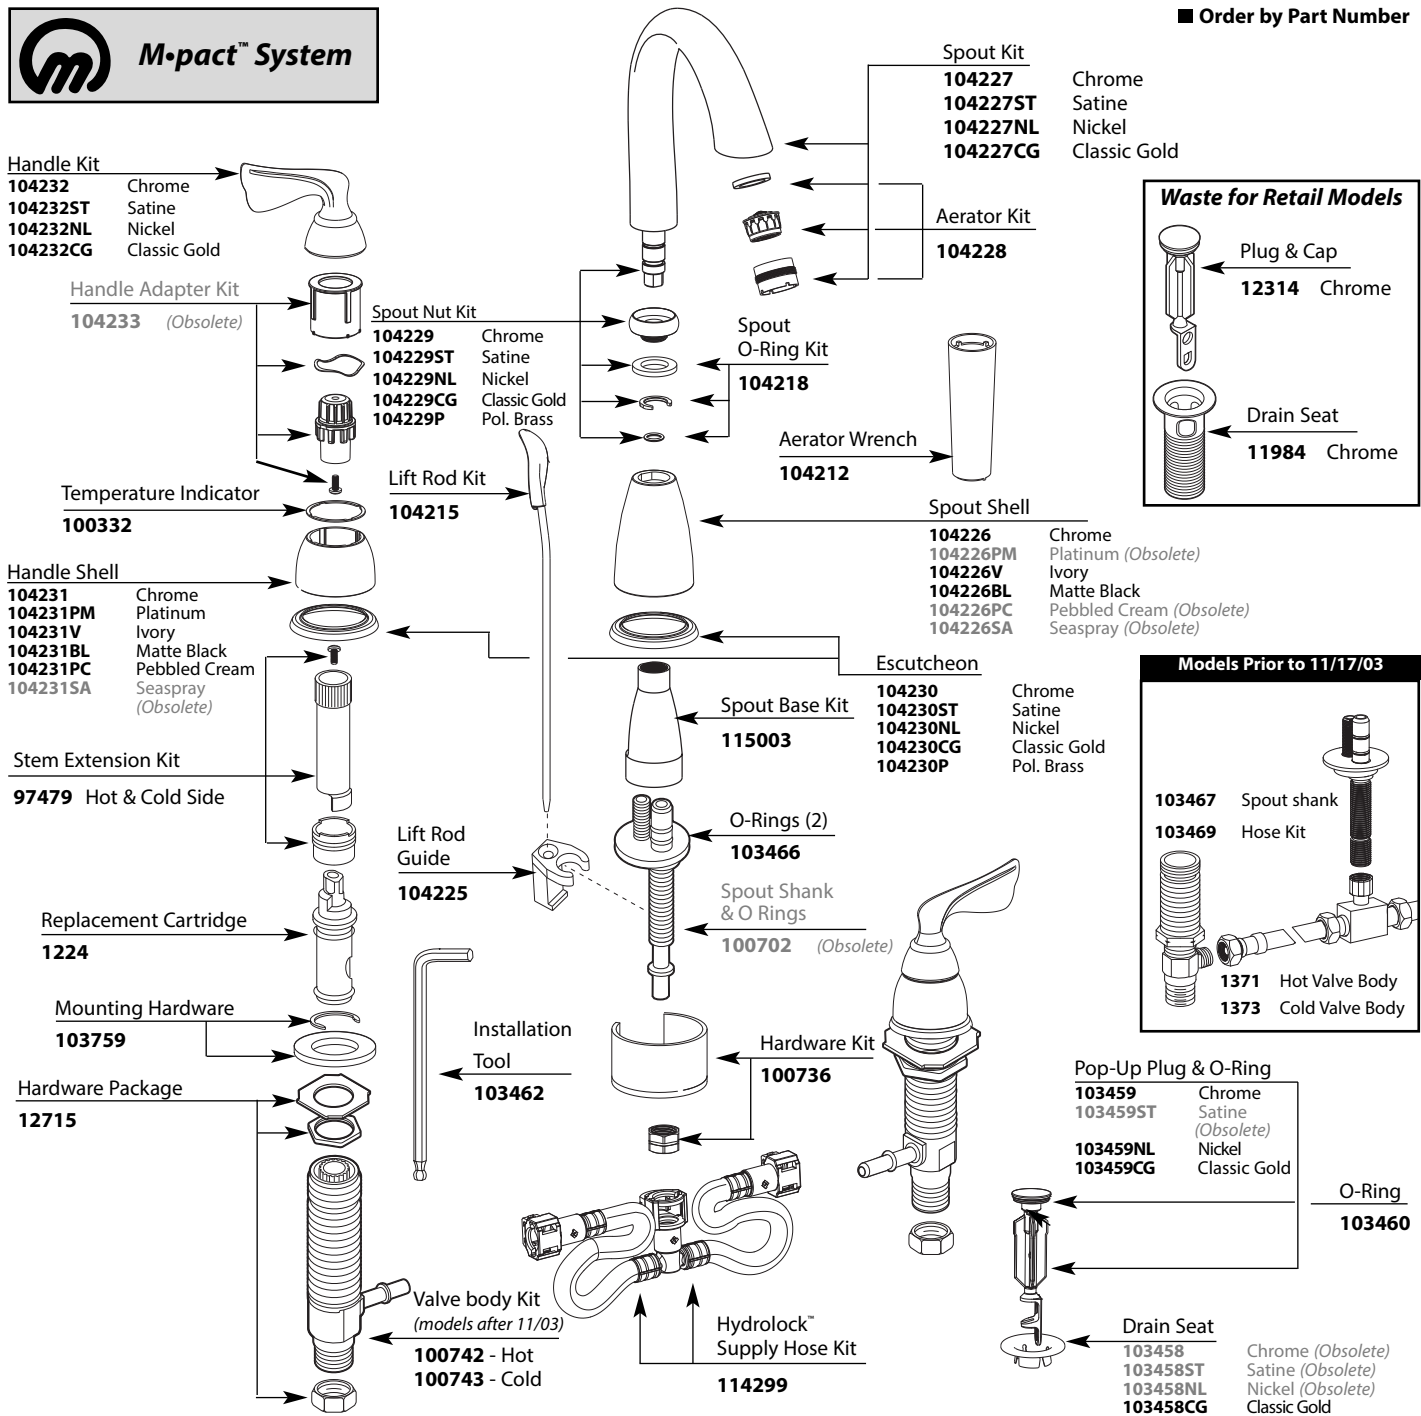

# Illustrated Parts

Buy it for looks. Buy it for life.®

## ASCERI™ COLLECTION Two-Handle Widespread Lavatory Faucet Trim

MODEL	HANDLE	FINISH	MODEL	HANDLE	FINISH
T6515	Lever	Chrome	T6515CGPC	Lever	Classic Gold/Pebbled Cream
T6515CP	Lever	Chrome/Pol. Brass	84824	Lever	Chrome
T6515CPM	Lever	Chrome/Platinum	84824CP	Lever	Chrome/Pol. Brass
T6515STV	Lever	Satine/Ivory	84824CPM	Lever	Chrome/Platinum
T6515NLBL	Lever	Nickel/Matte Black	84824NLBL	Lever	Nickel/Matte Black
T6515CGSA	Lever	Classic Gold/Seaspray			

■ Order by Part Number

11/2014 © MOEN INC. 3000033336  
 11/2014