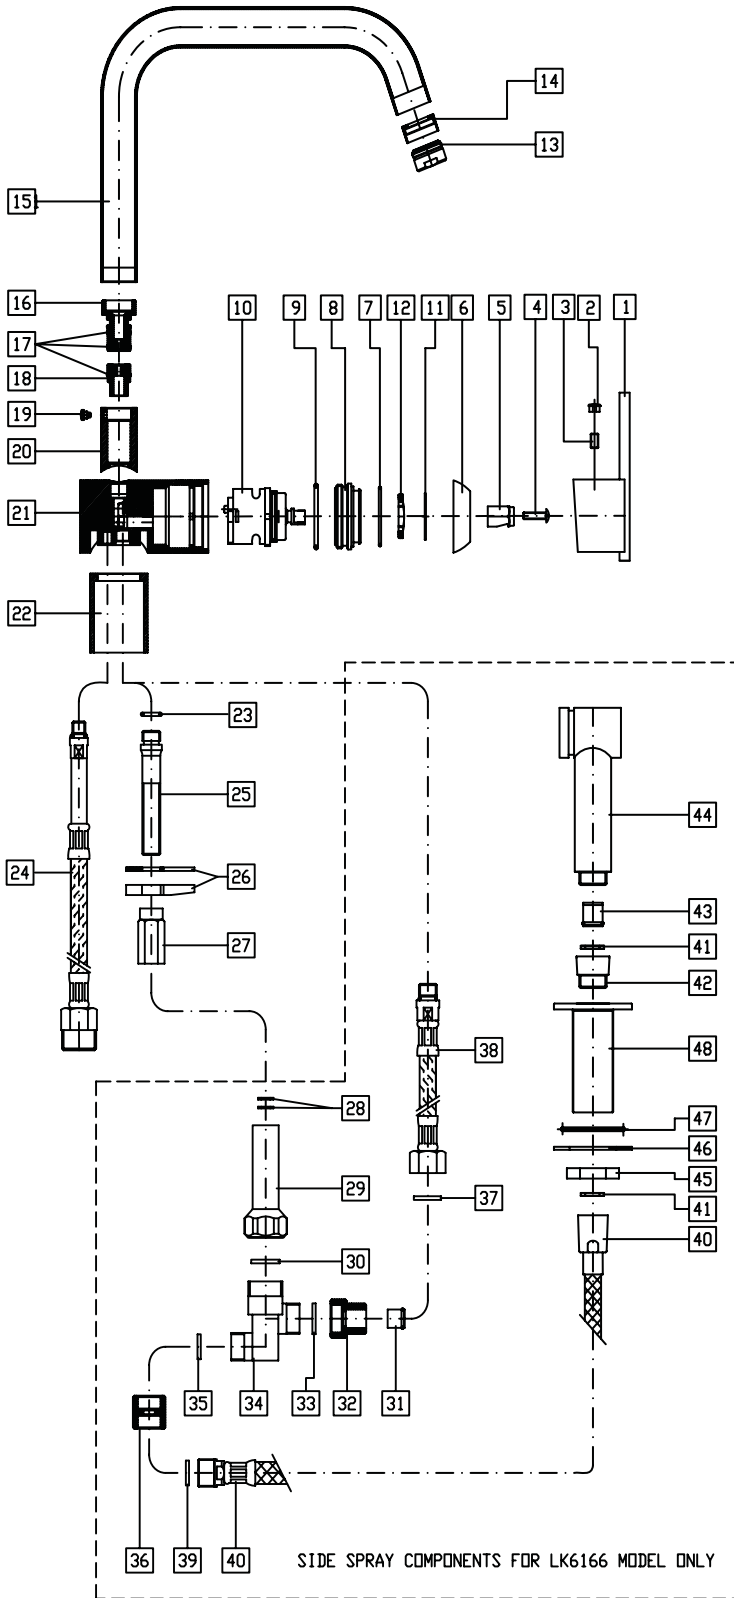

**Allure® Side Handle Kitchen Faucet
Model LK6165 and LK6166****FEATURES****Model LK6165**

- One hole single lever top mount faucet
 - 1-1/2" (38mm) diameter faucet hole required
 - Maximum countertop thickness 1-1/2" (38mm)
- Solid brass construction
- 360° swing spout
- Removable ceramic disc cartridge
- Heavy plate finish
- 3/8" (10mm) O.D. flexible supply tubes with 1/2" (13mm) male I.P.S. adapters.
- Available in the following colors & finishes
 - Chrome LK6165CR, LK6166CR
 - Brushed nickel LK6165NK, LK6166NK
- Ship Wt. 7.5 lbs. (3.4Kg)
- Due to the weight of this faucet, Elkay recommends that it be installed to an 18" (457mm) gauge stainless steel sink (or heavier) or to a solid surface countertop
- Maximum flow rate
 - 2.5 GPM/9.5 L/min at 80 P.S.I.G
 - 2.2 GPM/8.3 L/min at 60 P.S.I.G

Model LK6166

- Same as LK6165 except with retractable side spray and hose
- Two hole single lever top mount faucet
 - Two 1-1/2" (38mm) diameter faucet holes required
 - Maximum countertop thickness 1-1/2" (38mm)
- Ship Wt. 9.5 lbs. (4.3Kg)

ITEM	PART	DESCRIPTION
1		
2	A56058R - CHROME	LEVER HANDLE ASSEMBLY
3	A56063R - BRUSHED NICKEL	
4		
5		
6		METAL WASHER/COVER
7	A56057R - CHROME	
8	A56062R - BRUSHED NICKEL	
9		
10	A54236R	CARTRIDGE
11	N/A	N/A
12		
13	A56060R - CHROME A56065R - BRUSHED NICKEL	AERATOR
13		SPOUT ASSEMBLY
14		
15	A56091R - CHROME	
16	A56092R - BRUSHED NICKEL	
17		
18		
19	P36142	SET SCREW
20		N/A
21		
22		
23		
24	P48052	FLEX HOUSE
25	P30113	SHANK
26		LK6165 MOUNTING KIT
27	P35257	
26		LK6166 MOUNTING KIT
27	P35258	
28		N/A
29		
30	P37126	
31		
32		N/A
33		
34		
35		
36		LK6166 O-RING
37		
38	P48053	LK6166 FLEX HOSE
39		LK6166 SIDE SPRAY ASSEMBLY
40		
41	A56156R - CHROME	
42	A56157R - BRUSHED NICKEL	
43		LK6166 SIDE SPRAY NEST
44		
45		
46	P45107 - CHROME	
47	P45108 - BRUSHED NICKEL	
48		