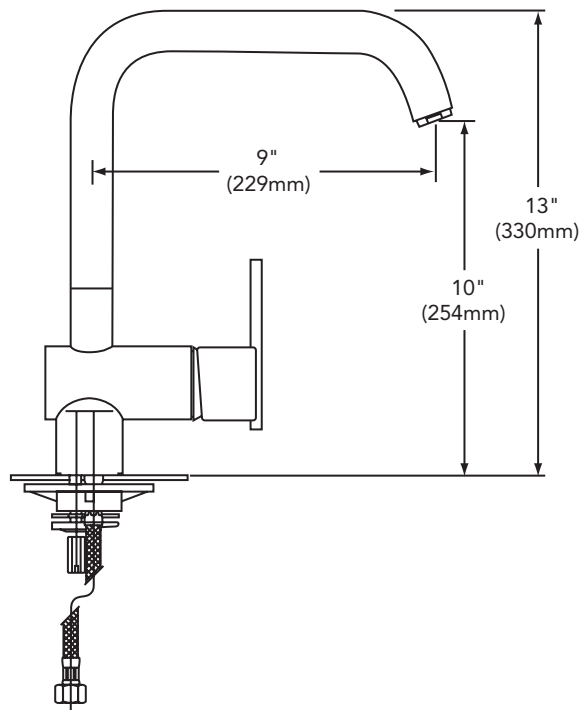

SEE OTHER SIDE FOR REPLACEMENT PARTS