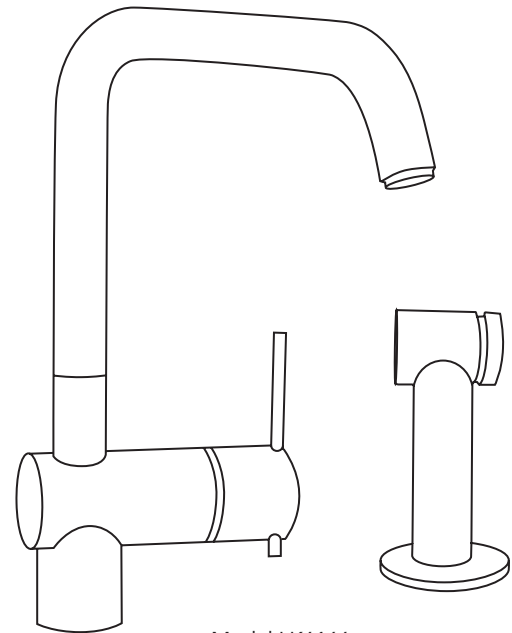

**Allure® Side Handle Kitchen Faucet
Model LK6165 and LK6166**

FEATURES

Model LK6165

- One hole single lever top mount faucet
  - 1-1/2" (38mm) diameter faucet hole required
  - Maximum countertop thickness 1-1/2" (38mm)
- Solid brass construction
- 360° swing spout
- Removable ceramic disc cartridge
- Heavy plate finish
- 3/8" (10mm) O.D. flexible supply tubes with 1/2" (13mm) male I.P.S. adapters.
- Available in the following colors & finishes
  - Chrome LK6165CR, LK6166CR
  - Brushed nickel LK6165NK, LK6166NK
- Ship Wt. 7.5 lbs. (3.4Kg)
- Due to the weight of this faucet, Elkay recommends that it be installed to an 18" (457mm) gauge stainless steel sink (or heavier) or to a solid surface countertop
- Maximum flow rate
  - 2.5 GPM/9.5 L/min at 80 P.S.I.G
  - 2.2 GPM/8.3 L/min at 60 P.S.I.G

Model LK6166

- Same as LK6165 except with retractable side spray and hose
- Two hole single lever top mount faucet
  - Two 1-1/2" (38mm) diameter faucet holes required
  - Maximum countertop thickness 1-1/2" (38mm)
- Ship Wt. 9.5 lbs. (4.3Kg)

WARRANTY

- Limited Lifetime

COMPLIES WITH:

- ADA
- ANSI/NSF61-CERTIFIED
- ASME A112.18.1-05/CSA B125.1-2005
- CA AB1953/VT S152
- cUPC-CERTIFIED

Model LK6166