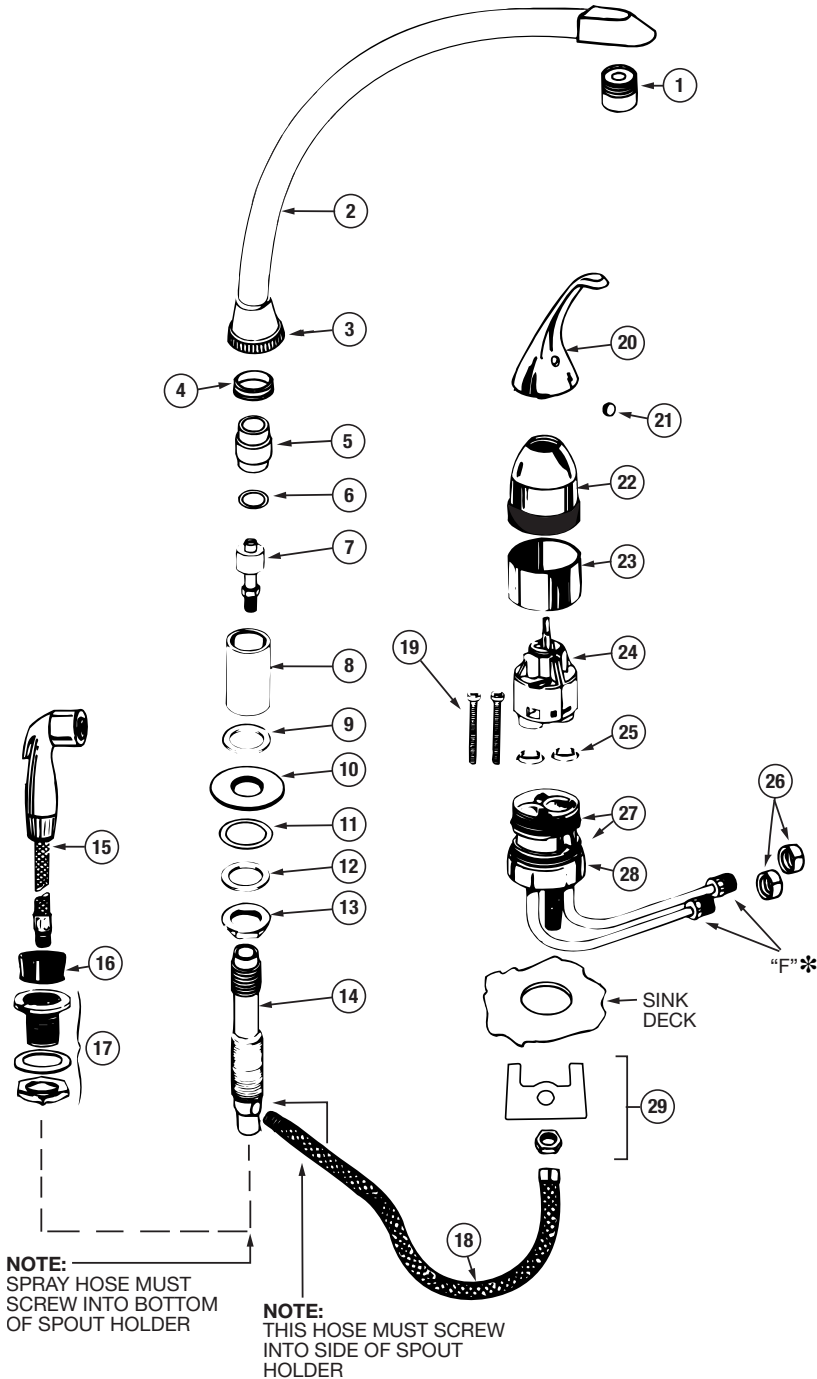

**Hi-Arc Deluxe Single-Lever Kitchen Faucet
Models LK4324FNK (Brushed Nickel) and
LK4324FBC (Brushed Chrome)**

SPECIFICATIONS

GENERAL

LK4324FNK single-lever Hi-Arc kitchen faucet with circular brass base. Tubular brass Hi-Arc contemporary 10" swing spout with restricted flow aerator. Removable cartridge. Temperature and flow controlled by one movement of the single-lever handle. All operating parts are replaceable from above deck. Handle and spout assembly have epoxy coated Brushed Nickel finish. Black retractable spray with hose and epoxy coated Brushed Nickel finish spray nest. 3/8" O.D. copper tube connections with 1/2" I.P. connections. Requires 3 faucet holes. Ship. Wt. 6 lbs.

**Hi-Arc Deluxe Single-Lever Kitchen Faucet
Models LK4324FNK (Brushed Nickel) and
LK4324FBC (Brushed Chrome)**

PARTS LIST

* "F" INDICATES 1/2 I.P. ADAPTERS FURNISHED

KEY	PART NUMBER	PART DESCRIPTION
1	A51357N	Aerator
1	A51357BC	Aerator
2	A53667N	Spout Assembly (includes A52656N, A52657, A51861, A51357N)
2	A53667BC	Spout Assembly (includes A52656BC, A52657, A51861, A51357BC)
3	A52656N	Spout Nut
3	A52656BC	Spout Nut
4	A54502S	Spout Protector
5	A52657	Bearing
6	A51861	O-Ring
7	A51981	Diverter Assembly
8	A52650N	Sleeve
8	A52650BC	Sleeve
9	A54520	Washer
10	A52546N	Flange
10	A52546BC	Flange
11	A53245	O-Ring
12	A51366	Washer
13	A52740	Locknut
14	A52765R	Spout Holder
15	A54587	Spray Head and Hose
16	LK3717	Hose Guide Sleeve
17	A54354N	Spray Nest Assembly
17	A54354BC	Spray Nest Assembly
18	A52811	Hose
19	A52373	Cartridge Screws
20	A53863N	Handle Assembly
20	A53863BC	Handle Assembly
21	A53290N	Plug Button
21	A53290BC	Plug Button
22	A55241N	Dome
22	A55241BC	Dome
23	A52848N	Sleeve
23	A52848BC	Sleeve
24	A52399R	Cartridge (includes [2] A53226R)
25	A53226R (2)	Diaphragms
26	A53048	Coupling Nut
27	A52387	O-Ring
28	A54442N	Base
28	A54442BC	Base
29	A54592	Mounting Hardware