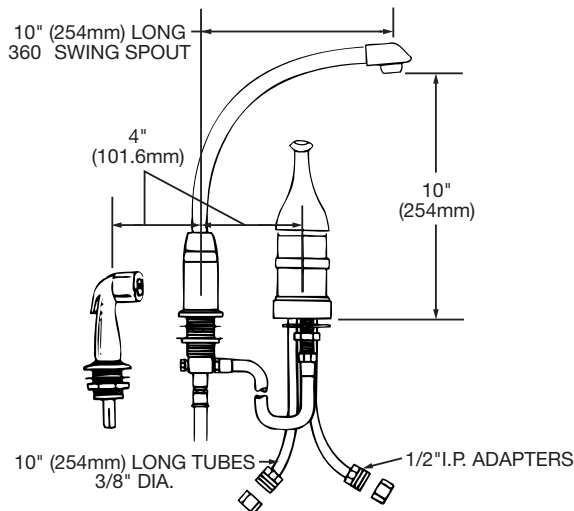

**Hi-Arc Deluxe Single-Lever Kitchen Faucet
Models LK4324FNK (Brushed Nickel) and
LK4324FBC (Brushed Chrome)**

SPECIFICATIONS

GENERAL

LK4324FNK single-lever Hi-Arc kitchen faucet with circular brass base. Tubular brass Hi-Arc contemporary 10" swing spout with restricted flow aerator. Removable cartridge. Temperature and flow controlled by one movement of the single-lever handle. All operating parts are replaceable from above deck. Handle and spout assembly have epoxy coated Brushed Nickel finish. Black retractable spray with hose and epoxy coated Brushed Nickel finish spray nest. 3/8" O.D. copper tube connections with 1/2" I.P. connections. Requires 3 faucet holes. Ship. Wt. 6 lbs.

MAXIMUM FLOW RATE

2.5 GPM/9.5 L/min AT 80 P.S.I.G.

2.2 GPM/8.3 L/min AT 60 P.S.I.G.

Model LK4324FNK

CARTRIDGE

Maintenance-free, drip-free washerless cartridge that is completely self-contained and easily removable.