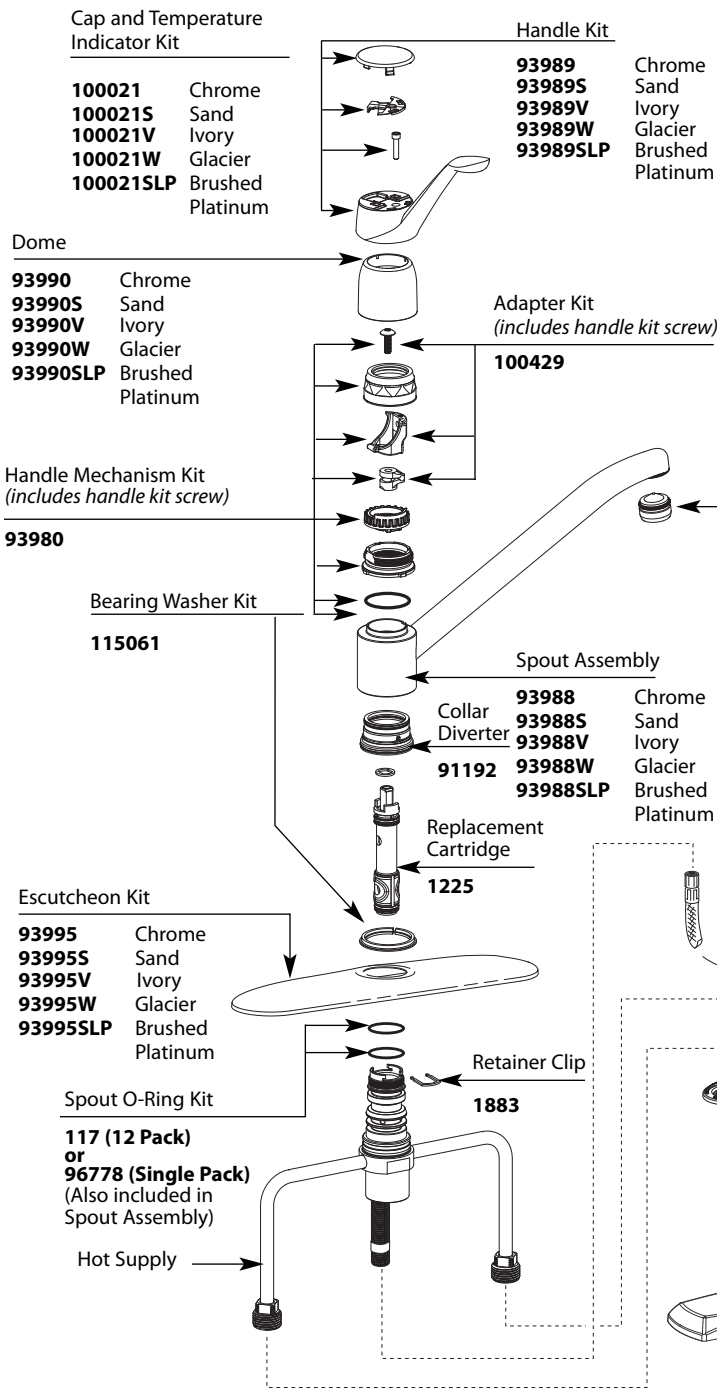

Buy it for looks. Buy it for life.®

Illustrated Parts

■ Order by Part Number

For models sold before 1/2/06

CHATEAU® Single-Handle Kitchen Faucet		
MODEL		FINISH
7425	4" Supplies w/o Spray	Chrome
7425BC	4" Supplies w/o Spray	Brushed Chrome
7425W	4" Supplies w/o Spray	Glacier
67425	4" Supplies w/o Spray	Chrome
7430	4" Supplies w/ Spray	Chrome
7430BC	4" Supplies w/ Spray	Brushed Chrome
7430W	4" Supplies w/ Spray	Glacier
67430	4" Supplies w/ Spray	Chrome
87430	4" Supplies w/ Spray	Chrome
DISCONTINUED SKUS		
7442	4" Supplies w/ Spray	Chrome
7425S	4" Supplies w/o Spray	Sand
7425SLP	4" Supplies w/o Spray	Brushed Platinum
7425V	4" Supplies w/o Spray	Ivory
7426	4" Supplies w/ Swing 'N' Spray	Chrome
7430S	4" Supplies w/ Spray	Sand
7430V	4" Supplies w/ Spray	Ivory
7430SLP	4" Supplies w/ Spray	Brushed Platinum
67424	16" Supplies w/o Spray	Chrome
67433	16" Supplies w/ Spray	Chrome
67442	4" Supplies w/ Spray	Chrome
87430SLP	4" Supplies w/ Spray	Brushed Platinum
87430V	4" Supplies w/ Spray	Ivory
87430W	4" Supplies w/ Spray	Glacier