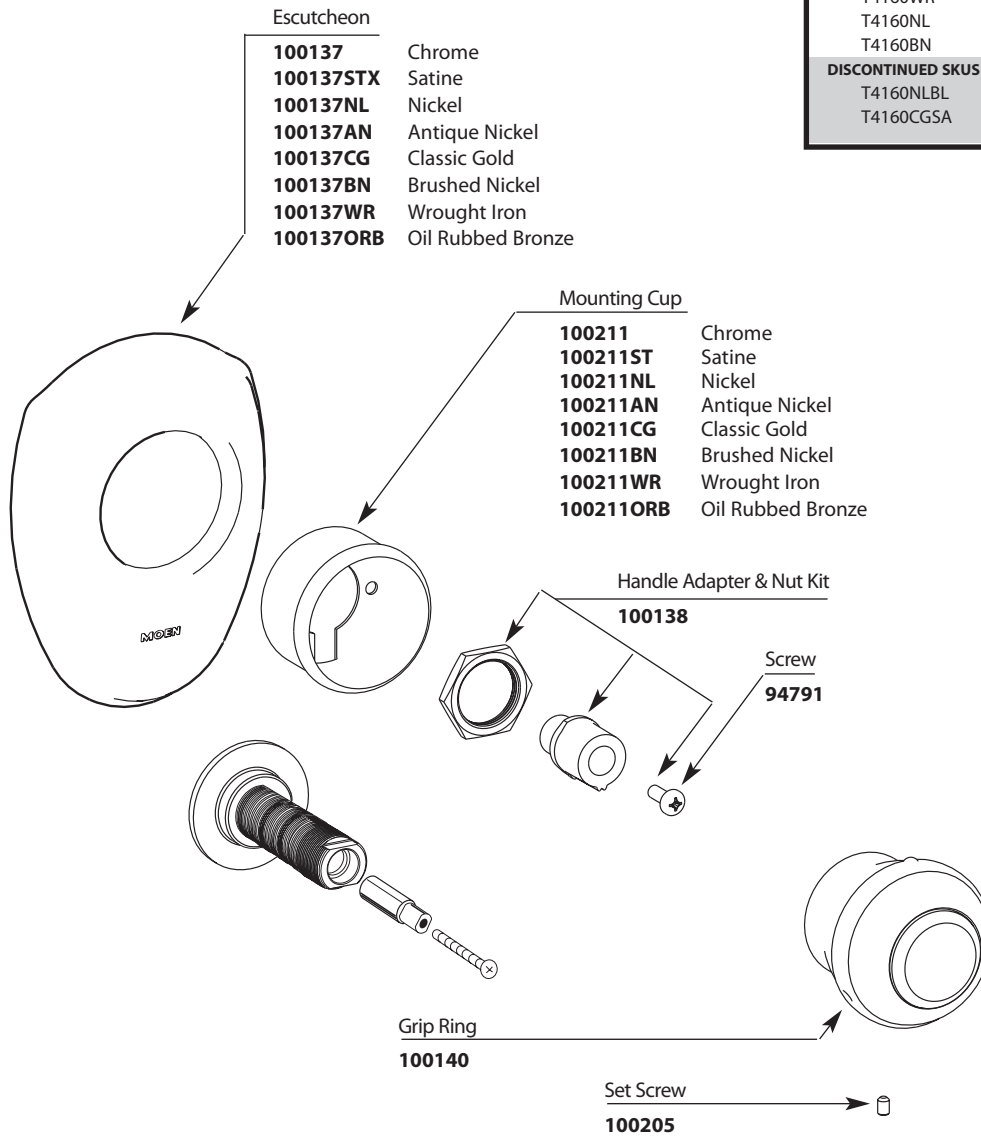

Showerhead

S112 Chrome
S112BN Brushed Nickel
S112WR Wrought Iron
S112NL Nickel
S112ORB Oil Rubbed Bronze

Handle Adapter & Nut Kit

100138

Screw

97491

Grip Ring

100140

Set Screw

100205

Handle Cap Assembly

100141 Chrome
100141BN Brushed Nickel
100141WR Wrought Iron
100141NL Nickel
100141ORB Oil Rubbed Bronze

Thermostatic Lower Shell Kit

103675 Chrome
103675BN Brushed Nickel
103675WR Wrought Iron
103675NL Nickel
103675ORB Oil Rubbed Bronze

End Cap Kit

103679 Chrome
103679BN Brushed Nickel
103679WR Wrought Iron
103679NL Nickel
103679ORB Oil Rubbed Bronze

Thermostatic Upper Knob Kit

103673 Chrome
103673BN Brushed Nickel
103673WR Wrought Iron
103673NL Nickel
103673ORB Oil Rubbed Bronze

Buy it for looks. Buy it for life.®

■ Order by Part Number

Illustrated Parts

5-Function Transfer Valve Trim		
MODEL	HANDLE TYPE	FINISH
T4160	Knob	Chrome
T4160AN	Knob	Antique Nickel
T4160CP	Knob	Chrome/Pol. Brass
T4160P	Knob	Polished Brass
T4160CPM	Knob	Chrome/Platinum
T4160PM	Knob	Platinum
T4160STV	Knob	Satine/Ivory
T4160ST	Knob	Satine
T4160CGPC	Knob	Classic Gold/ Pebbled Cream
T4160ORB	Knob	Oil Rubbed Bronze
T4160WR	Knob	Wrought Iron
T4160NL	Knob	Nickel
T4160BN	Knob	Brushed Nickel
DISCONTINUED SKUS		
T4160NLBL	Knob	Nickel/Matte Black
T4160CGSA	Knob	Classic Gold/Seaspray