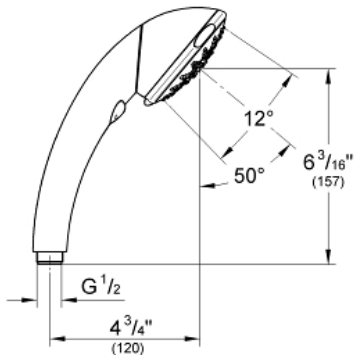

MOVARIO 100
Handshower 5 sprays
MODEL # 28444000

Pure Freude
an Wasser

Product Description:
MOVARIO 100
Handshower 5 sprays

Standard Specification:

- 5 adjustable spray patterns: Normal / Jet / Rain / Massage / Champagne
- **RotaHead** System allows hand shower to function as a shower head or a body spray when used with a shower bar
- 2.5 gpm (9.5 l/min) flow limiter
- **GROHE StarLight** chrome finish
- **SpeedClean** anti-lime system
- Universal mounting system (fits all standard shower hoses)
- Max Flow Rate 2.5 gpm at 80 psi (9.5 L/min)

Applicable Codes & Standards:

- Energy Policy Act of 1992
- ASME A112.18.1/CSA B125.1

Color:

- 28444000 StarLight Chrome