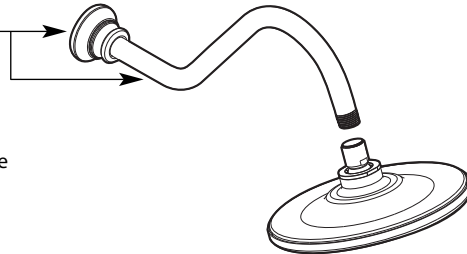

Buy it for looks. Buy it for life.®

Illustrated Parts

■ Order by Part Number

■ Trim can be used with 2500 series or 62300 series valves

WATERHILL™ Single-Handle Posi-Temp® Tub/Shower Trim			
<u>VALVE TRIM ONLY</u>	<u>SHOWER TRIM ONLY</u>	<u>TUB SHOWER TRIM</u>	<u>FINISH</u>
TS310	TS312	TS314	Chrome
TS310BN	TS312BN	TS314BN	Brushed Nickel
TS310WR	TS312WR	TS314WR	Wrought Iron
TS310NL	TS312NL	TS314NL	Nickel
TS310ORB	TS312ORB	TS314ORB	Oil Rubbed Bronze

Shower Arm & Flange

- S113** Chrome
- S113BN** Brushed Nickel
- S113WR** Wrought Iron
- S113NL** Nickel
- S113ORB** Oil Rubbed Bronze

Shower Head

- S112** Chrome
- S112BN** Brushed Nickel
- S112WR** Wrought Iron
- S112NL** Nickel
- S112ORB** Oil Rubbed Bronze

Temperature Limit Stop Kit

106479

Stop Tube Kit

- 96987** Chrome
- 96987BN** Brushed Nickel
- 96987WR** Wrought Iron
- 96987NL** Nickel
- 96987ORB** Oil Rubbed Bronze

Escutcheon

- 116606** Chrome
- 116606BN** Brushed Nickel
- 116606WR** Wrought Iron
- 116606NL** Nickel
- 116606ORB** Oil Rubbed Bronze