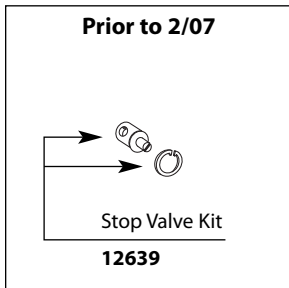

Temperature Limit Stop Kit

106479

Stop Tube Kit

- 96987** Chrome
- 96987BN** Brushed Nickel
- 96987WR** Wrought Iron
- 96987NL** Nickel
- 96987ORB** Oil Rubbed Bronze

Escutcheon

- 116606** Chrome
- 116606BN** Brushed Nickel
- 116606WR** Wrought Iron
- 116606NL** Nickel
- 116606ORB** Oil Rubbed Bronze

Handle Adapter Kit

116653

Screw

94770

Handle Insert

- 116628** Chrome
- 116628BN** Brushed Nickel
- 116628WR** Wrought Iron
- 116628NL** Nickel
- 116628ORB** Oil Rubbed Bronze

Diverter Tub Spout

- S114** Chrome
- S114BN** Brushed Nickel
- S114WR** Wrought Iron
- S114NL** Nickel
- S114ORB** Oil Rubbed Bronze

Prior to 2/07

Stop Valve Kit

12639